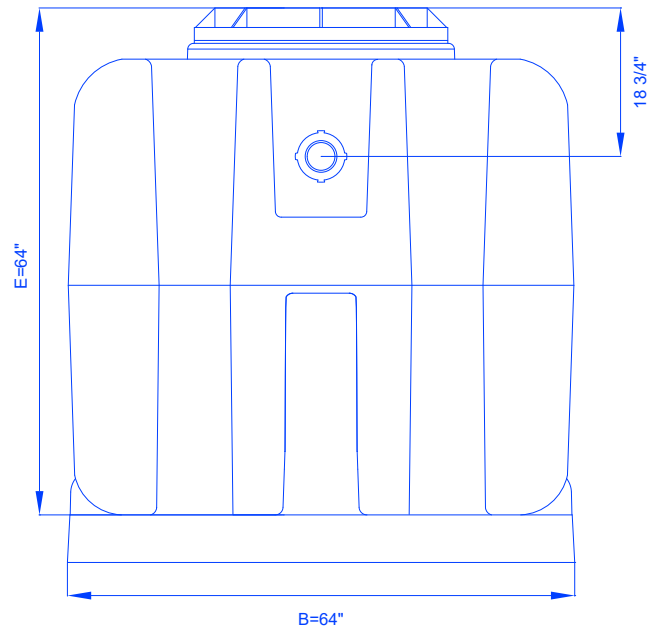

B

B

A

A

		
SUPER-750-DECON		
FLOW RATE -	GREASE CAP. -	SM-MI-G-PL-500
500gallon Liquid Hold Cap. Decontamination Tank		

4

3

2