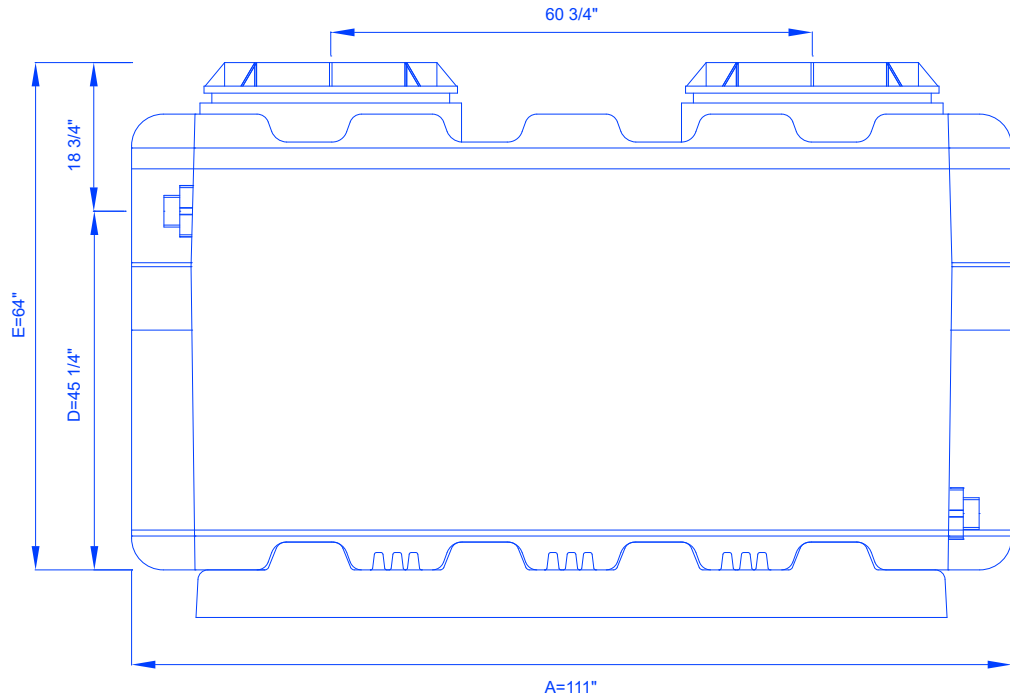

B

B

A

A

		
SUPER-750-DECON		
FLOW RATE -	GREASE CAP. -	SM-MI-G-PL-500
500gallon Liquid Hold Cap. Decontamination Tank		

4

3

2