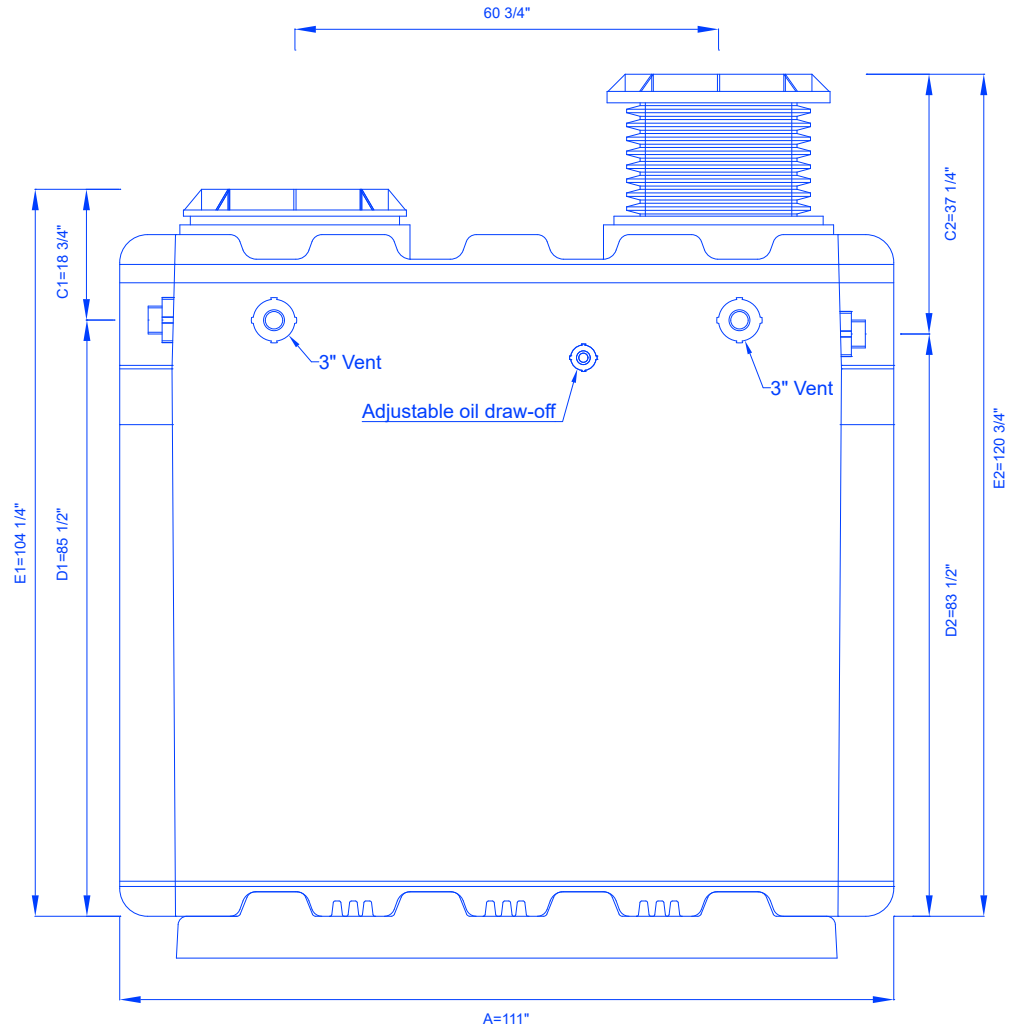

B

B

A

A

		
SUPER-2000-O		
FLOW RATE -	250GPM	GREASE CAP. -
		SM-MI-G-PL-500
539gallon Liquid Hold Cap. Solid Interceptor		

4

3

2