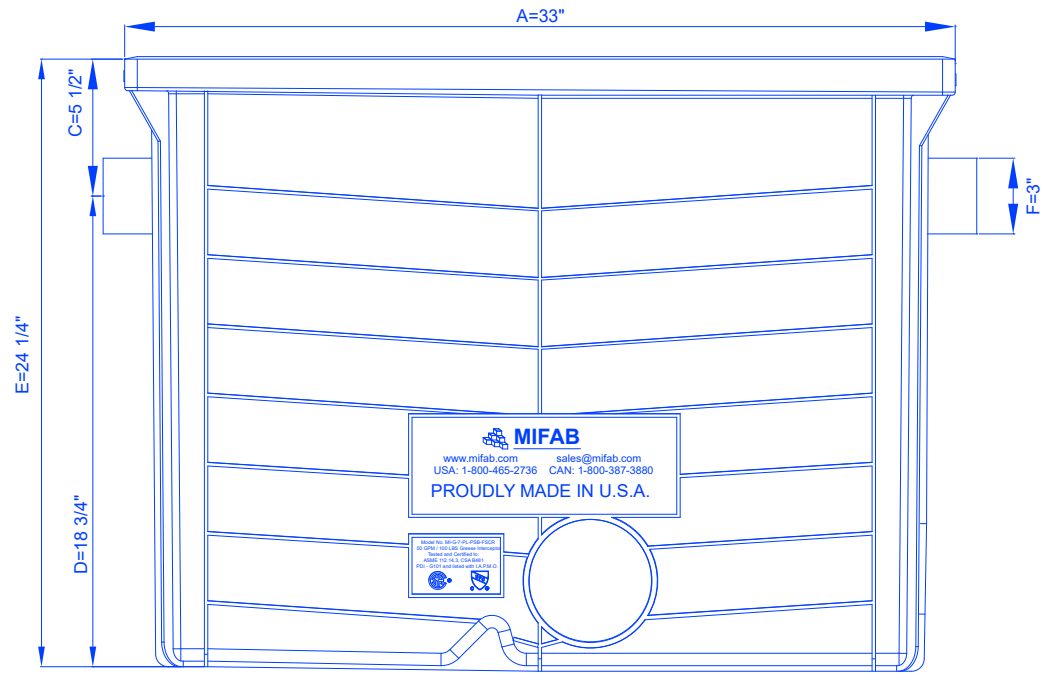

4

3

2

1

D

D

C

C

B

B

A

A

Elevation

Plan

			
LIL-50-FUR			
FLOW RATE -	50GPM	GREASE CAP -	100lbs
		MI-G-7-PL-PSB-FSCR	
50GPM Lil Max Fur Interceptor			