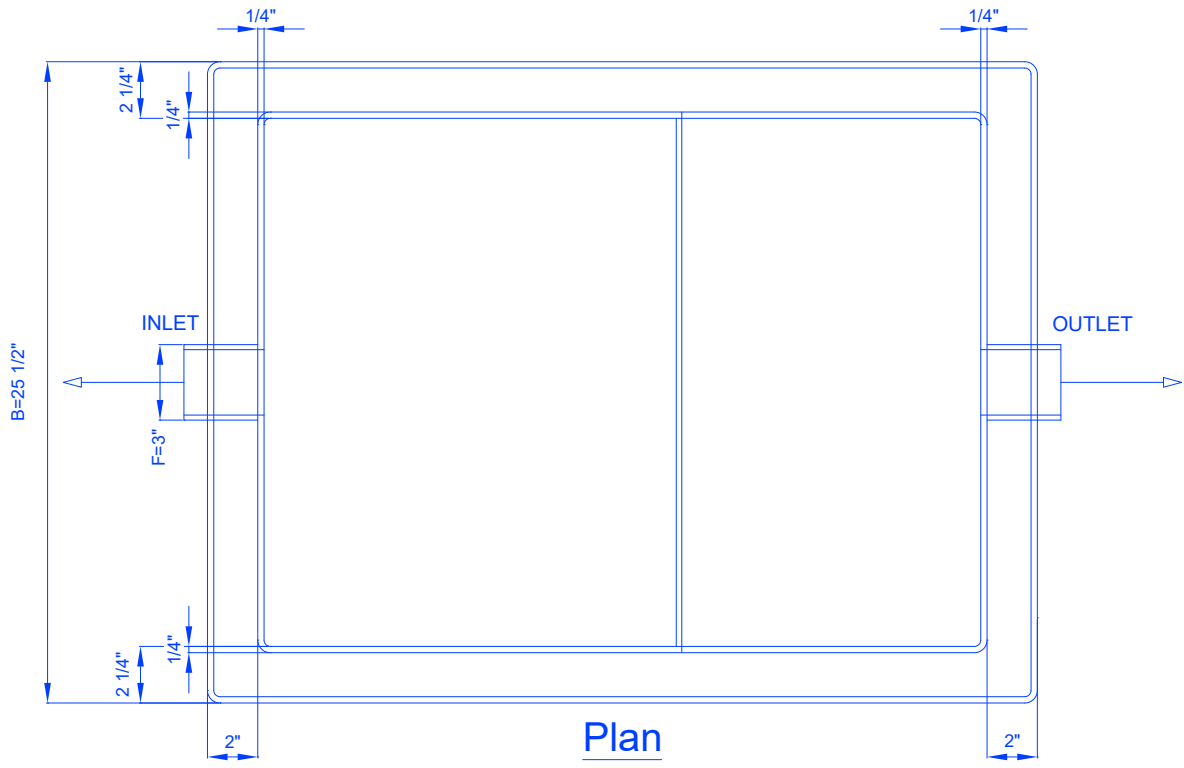

B

B

A

A

Elevation

Plan

			
LIL-50-FUR			
FLOW RATE -	50GPM	GREASE CAP -	100lbs
		MI-G-7-PL-PSB-FSCR	
50GPM Lil Max Fur Interceptor			