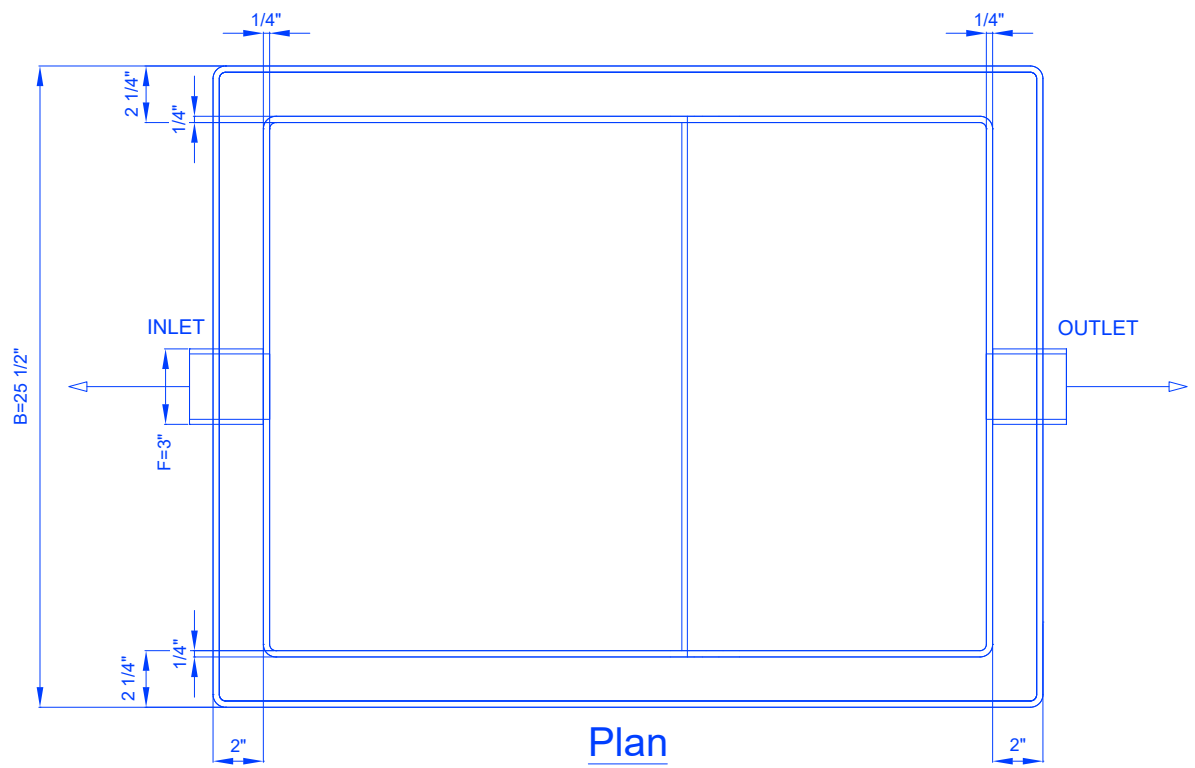

Elevation

				
LIL-35-R				
FLOW RATE -	35GPM	GREASE CAP -	70lbs	MI-G-6-PL-PSB-FSCR
35GPM Lil Max Rice Interceptor				