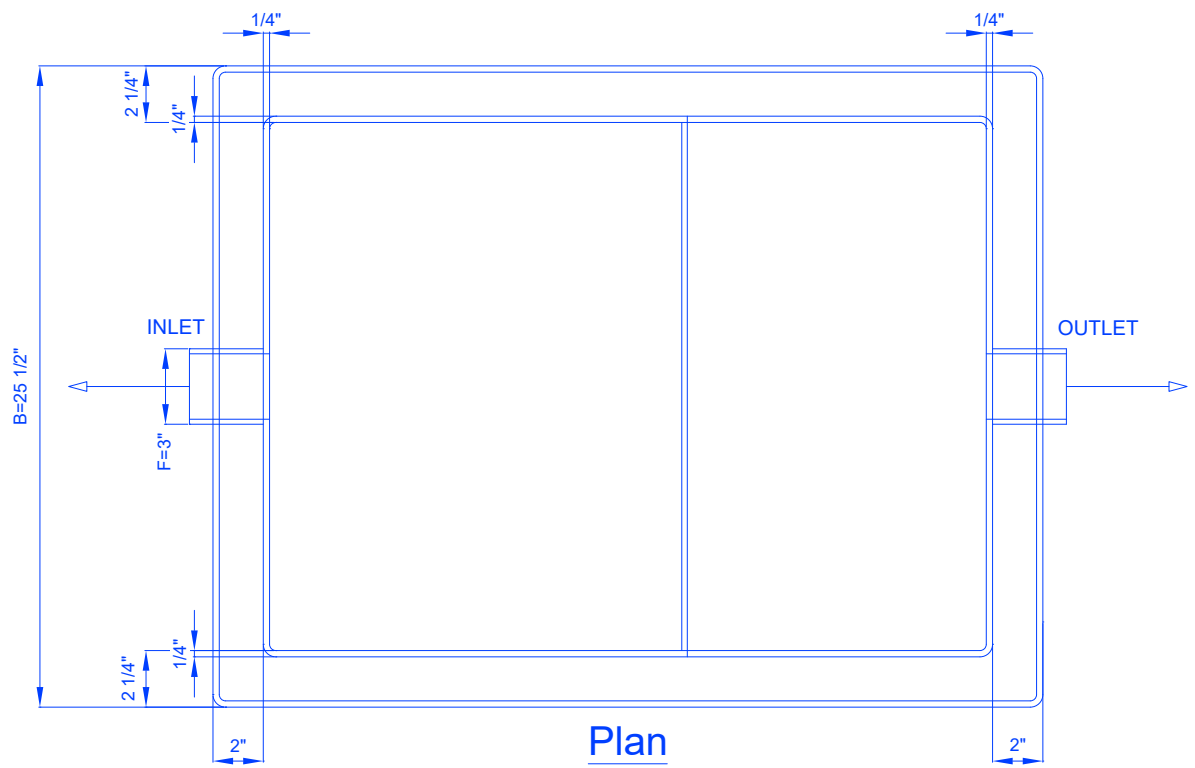

Elevation

		
LIL-35-L		
FLOW RATE - 35GPM	GREASE CAP - 70lbs	MI-G-6-PL-PSB-FSCR
35GPM LIL Max Lint Interceptor		