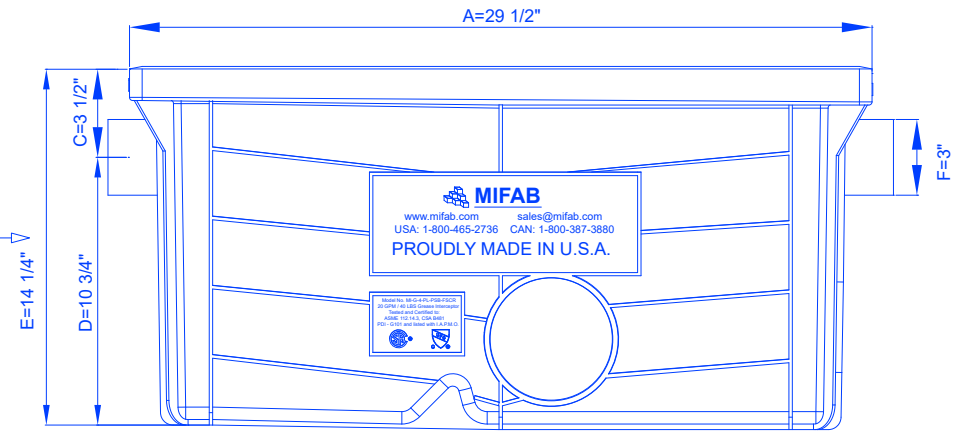

4

3

2

1

D

D

C

C

B

B

A

A

**MIFAB**  
 www.mifab.com sales@mifab.com  
 USA: 1-800-465-2736 CAN: 1-800-387-3880  
 PROUDLY MADE IN U.S.A.

Model No. MI-G-4-PL-PSB-FSCR  
 20 GPM Lil Max Sand Interceptor  
 40 lbs Grease Capacity  
 10" Dia. Inlet  
 14" Dia. Outlet

LIL-20-SA		
FLOW RATE - 20GPM	GREASE CAP. - 40lbs	MI-G-4-PL-PSB-FSCR
20GPM Lil Max Sand Interceptor		

4

3

2

1