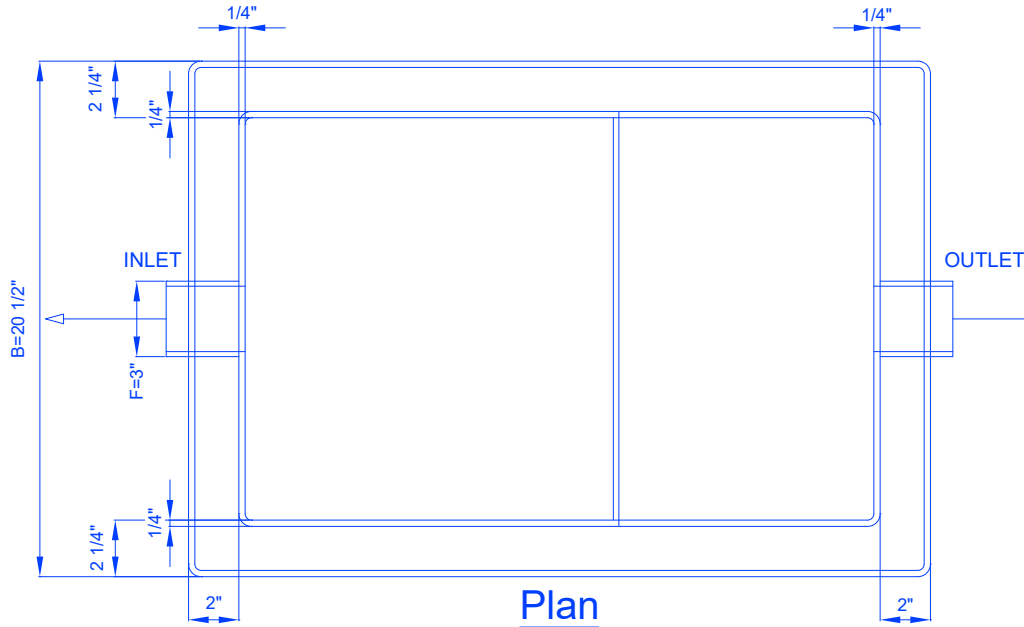

B

B

A

A

**MIFAB**  
 www.mifab.com sales@mifab.com  
 USA: 1-800-465-2736 CAN: 1-800-387-3880  
 PROUDLY MADE IN U.S.A.

Model No. MI-G-4-PL-PSB-FSCR  
 20 GPM Lil Max Sand Interceptor  
 40 lbs Grease Capacity  
 10" Dia. Inlet  
 14" Dia. Outlet

LIL-20-SA		
FLOW RATE - 20GPM	GREASE CAP. - 40lbs	MI-G-4-PL-PSB-FSCR
20GPM Lil Max Sand Interceptor		

4

3

2

1