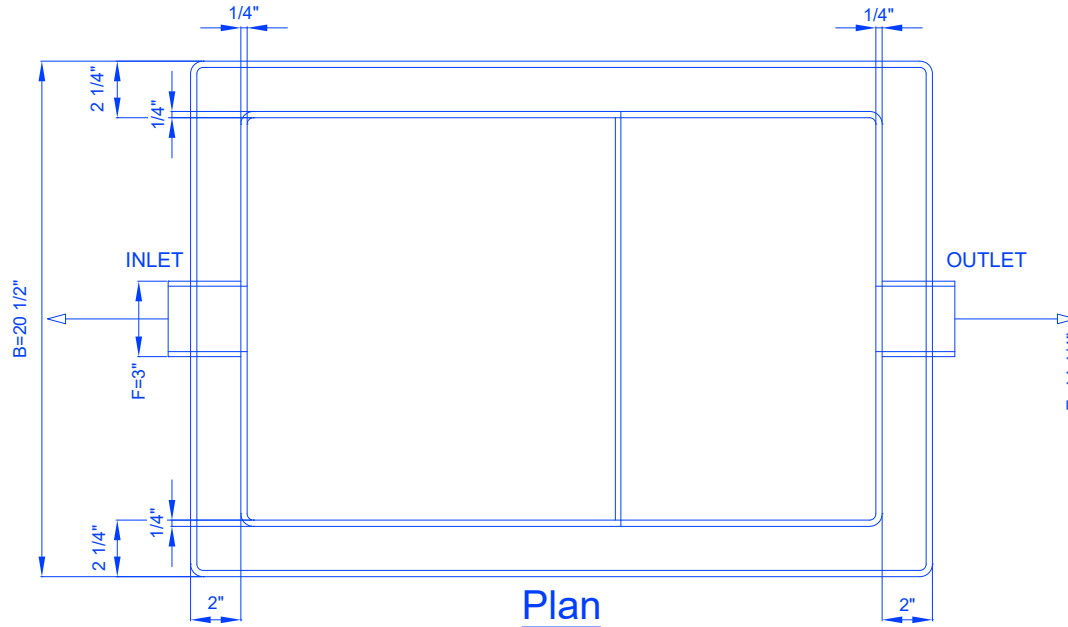

B

B

A

A

LIL-20-S		
FLOW RATE - 20GPM	GREASE CAP. - 40lbs	MI-G-4-PL-PSB-FSCR
20GPM LIL Max HDPE Solid Interceptor		

4

3

2