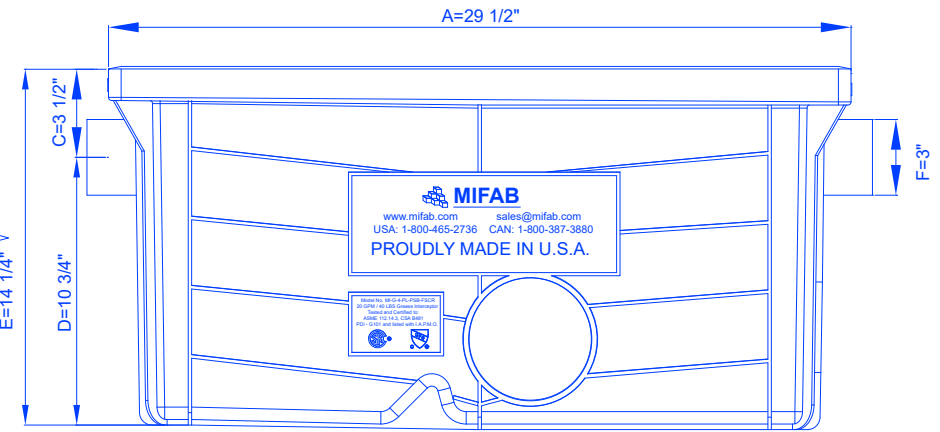

B

B

A

A

LIL-20-S		
FLOW RATE - 20GPM	GREASE CAP. - 40lbs	MI-G-4-PL-PSB-FSCR
20GPM LIL Max HDPE Solid Interceptor		

4

3

2