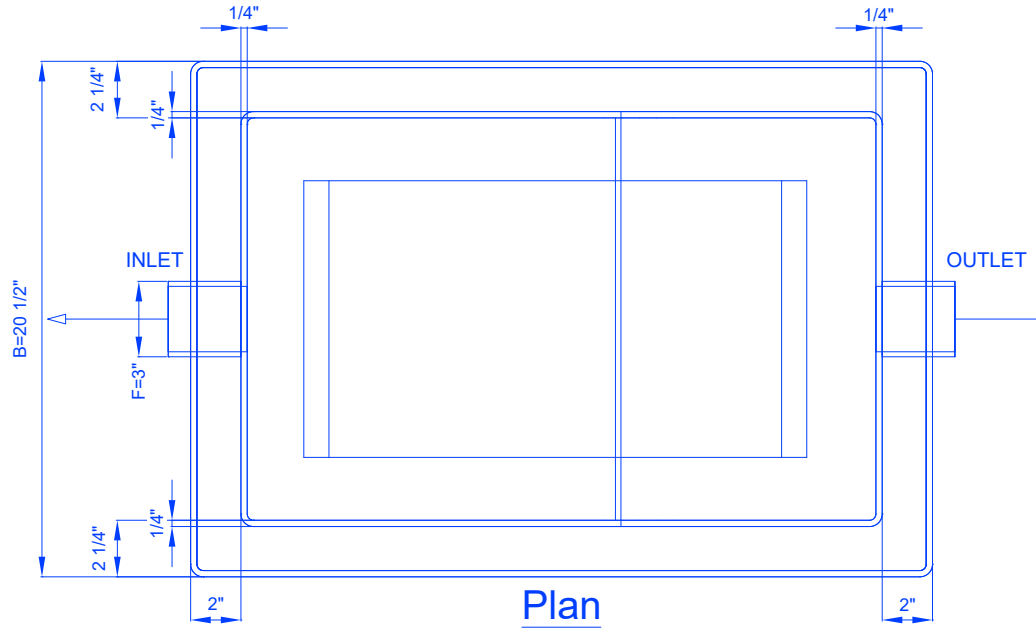

B

B

A

A

		
<b>LIL-20-OS</b>		
FLOW RATE - 20GPM	GREASE CAP. - 40lbs	MI-G-4-PL-PSB-FSCR
20GPM Lil Max HDPE Oil/Sediment Interceptor		

4

3

2