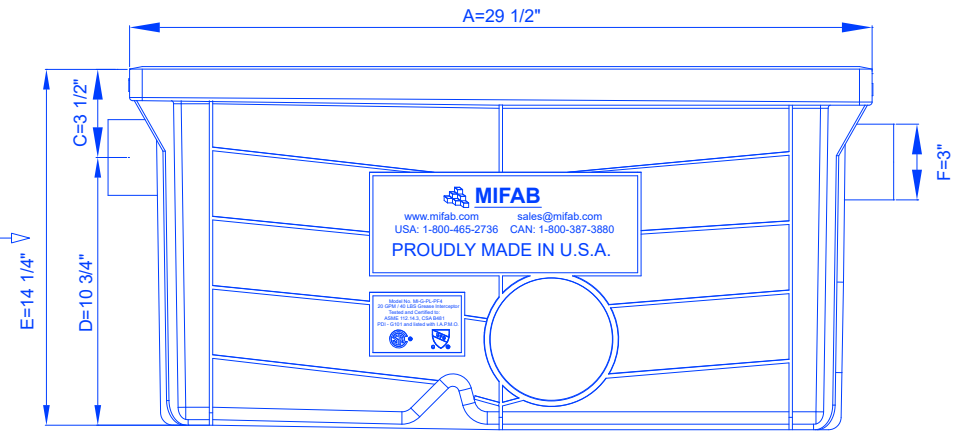

4

3

2

1

D

D

C

C

B

B

A

A

LIL-20-O		
FLOW RATE - 20GPM	GREASE CAP. - 40lbs	MFG-PL-PF4
20GPM LIL Max HDPE Oil Interceptor		

4

3

2