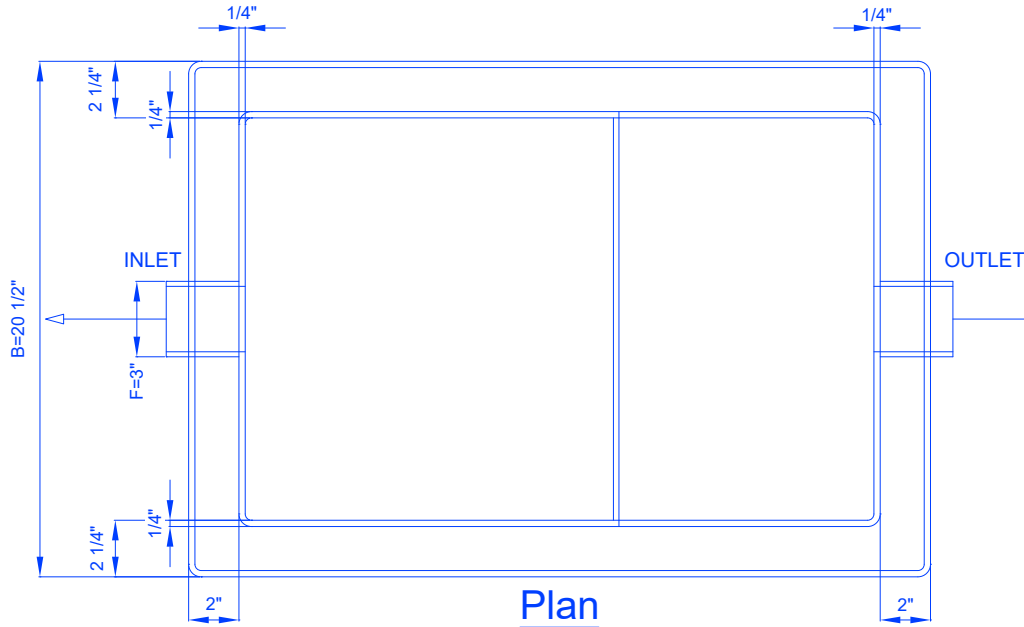

B

B

A

A

LIL-20-O		
FLOW RATE - 20GPM	GREASE CAP. - 40lbs	MFG-PL-PF4
20GPM LIL Max HDPE Oil Interceptor		

4

3

2