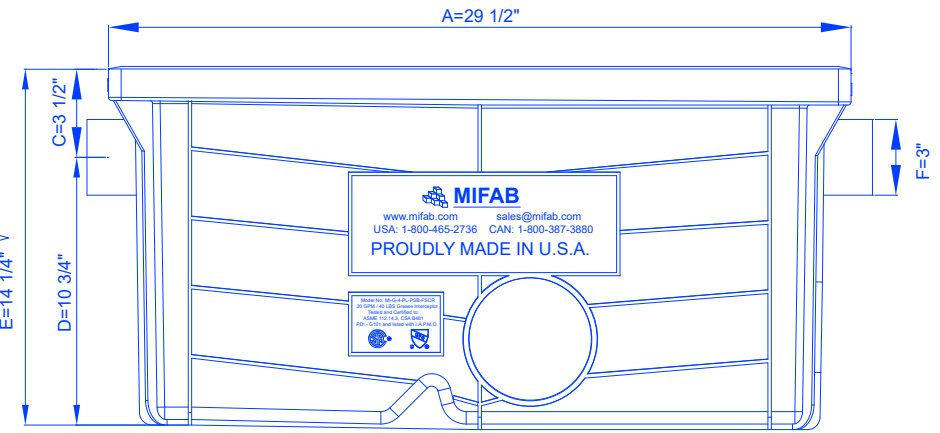

4

3

2

1

D

D

C

C

B

B

A

A

LIL-20-L		
FLOW RATE - 20GPM	GREASE CAP. - 40lbs	MI-G-4-PL-PSB-FSCR
20GPM LIL Max HDPE Grease Interceptor		

4

3

2