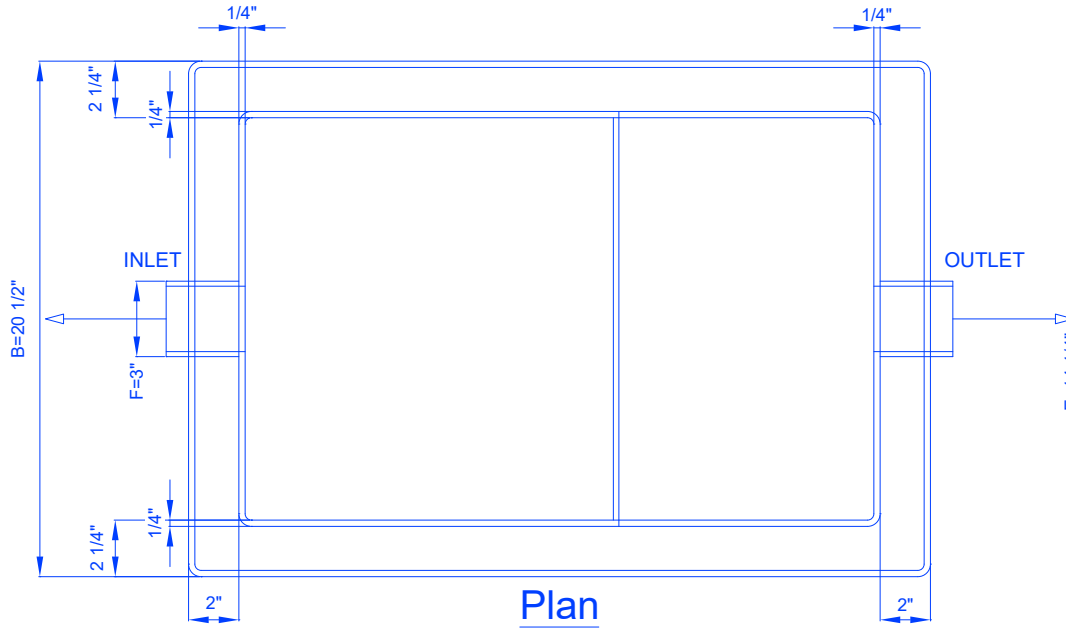

B

B

A

A

LIL-20-L		
FLOW RATE - 20GPM	GREASE CAP. - 40lbs	MI-G-4-PL-PSB-FSCR
20GPM LIL Max HDPE Grease Interceptor		

4

3

2