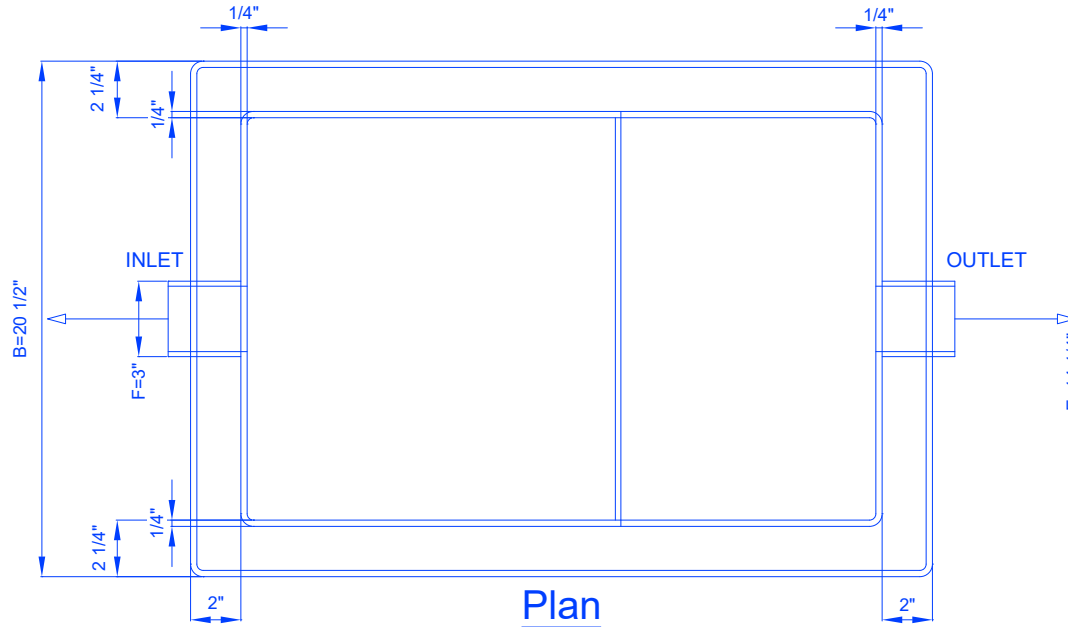

B

B

A

A

MIFAB
 www.mifab.com sales@mifab.com
 USA: 1-800-465-2736 CAN: 1-800-387-3880
 PROUDLY MADE IN U.S.A.

Mfg. No. 16-C-11-1782-2525
 20 GPM 16 LED Grease Interceptor
 Standard Configuration
 ASME 101 In. Dia. Cast Iron
 100-1000 and 1000-10000 GPD

LIL-20-FUR		
FLOW RATE - 20GPM	GREASE CAP. - 40lbs	MI-G-4-PL-PSB-FSCR
20GPM Lil Max Fur Interceptor		

4

3

2

1