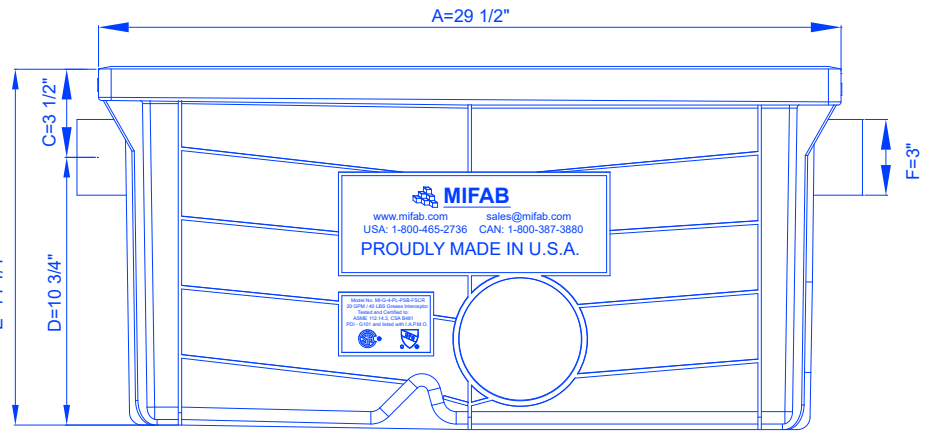

4

3

2

1

D

D

C

C

B

B

A

A

MIFAB
 www.mifab.com sales@mifab.com
 USA: 1-800-465-2736 CAN: 1-800-387-3880
 PROUDLY MADE IN U.S.A.

Mfg. No. 16-C-11-1782-2525
 20 GPM 16 LED Grease Interceptor
 Standard Configuration
 ASME 101 In. Dia. Cast Iron
 100-1000 and 1000-10000 GPD

LIL-20-FUR		
FLOW RATE - 20GPM	GREASE CAP. - 40lbs	MI-G-4-PL-PSB-FSCR
20GPM Lil Max Fur Interceptor		

4

3

2

1