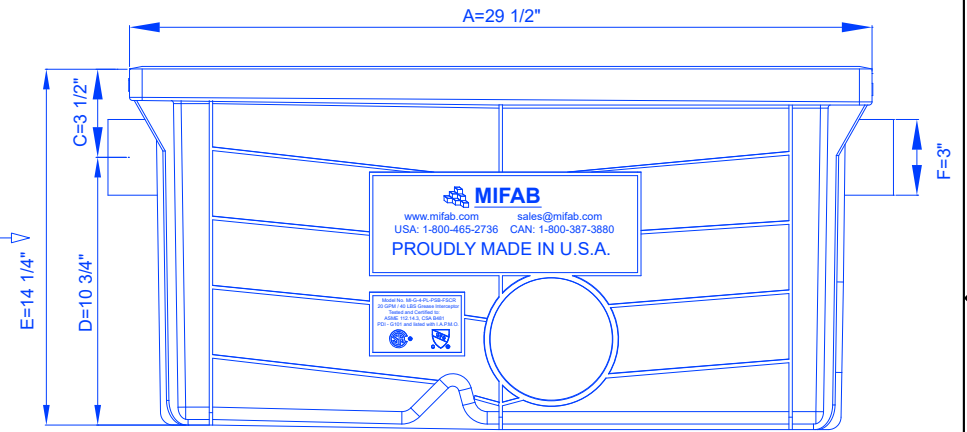

4

3

2

1

D

D

C

C

B

B

A

A

		
LIL-20-F		
FLOW RATE - 20GPM	GREASE CAP. - 40lbs	MI-G-4-PL-PSB-FSCR
20GPM LIL Max Fish Scale Interceptor		

4

3

2