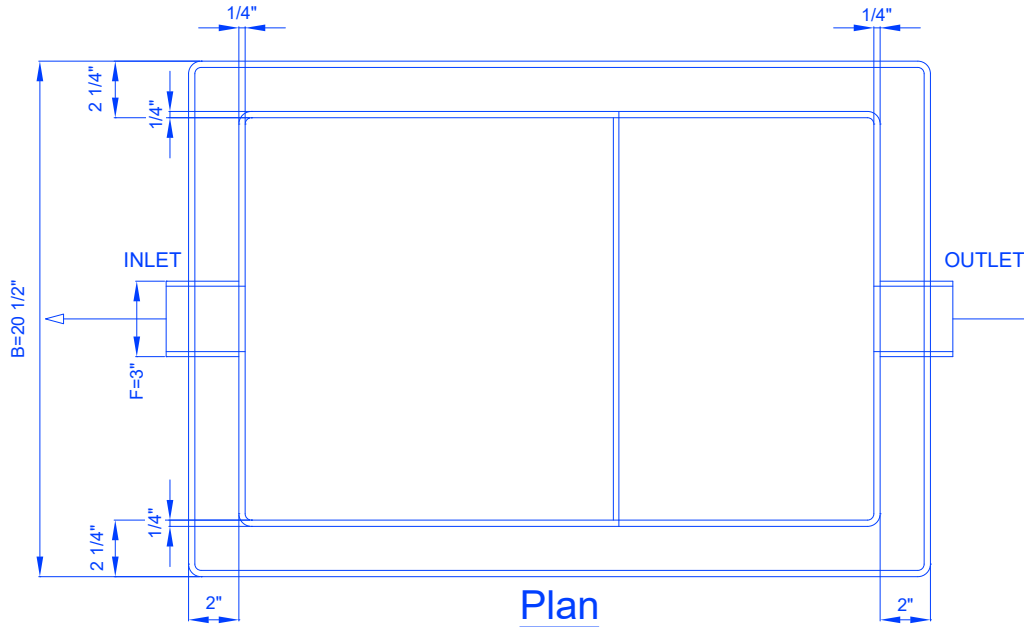

B

B

A

A

		
LIL-20-F		
FLOW RATE - 20GPM	GREASE CAP. - 40lbs	MI-G-4-PL-PSB-FSCR
20GPM LIL Max Fish Scale Interceptor		

4

3

2