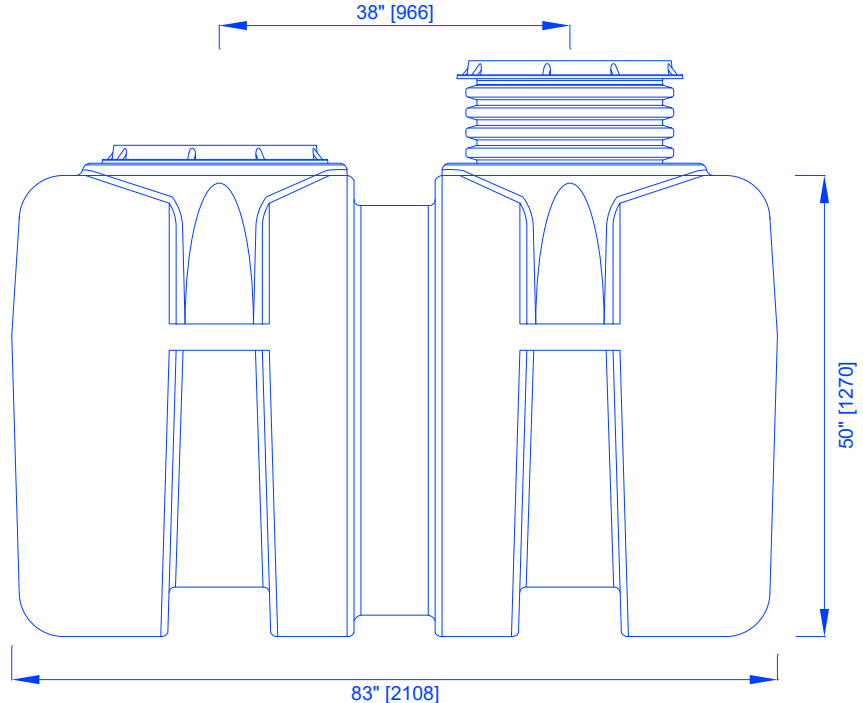

B

B

A

A

[RETRACTABLE HANDLE]		
<b>BIG-300-S</b>		
FLOW RATE -	GREASE CAP -	XL-MI-S-PL-SS
Big Max HDPE Solid Interceptor		

4

3

2