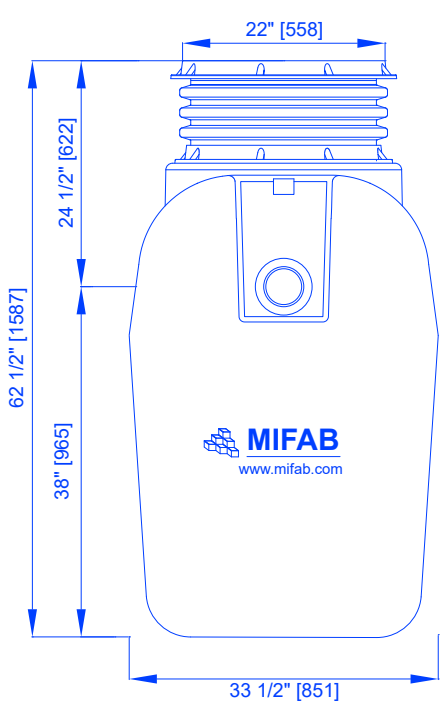

4

3

2

1

D

D

C

C

B

B

A

A

[RETRACTABLE HANDLE]		
<b>BIG-300-S</b>		
FLOW RATE -	GREASE CAP -	XL-MI-S-PL-SS
Big Max HDPE Solid Interceptor		

4

3

2