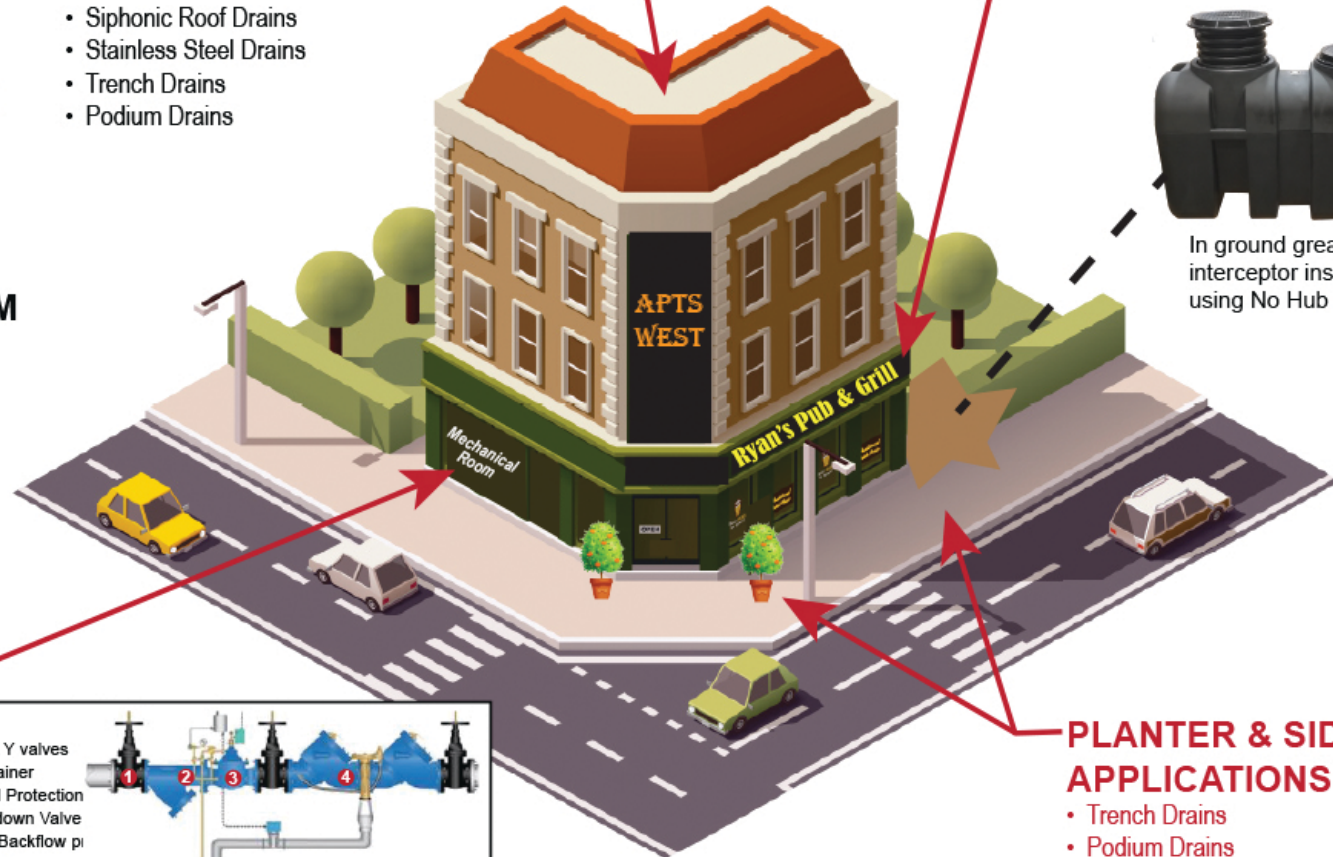

PLANTER & SIDEWALK APPLICATIONS

- Trench Drains
- Podium Drains

WWW.MIFAB.COM

LIT-102