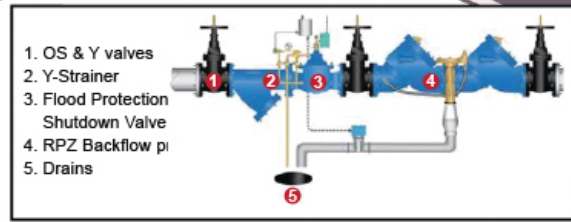

HVAC SYSTEM

- Backflow Preventers

IRRIGATION SYSTEM

- Automatic Control Valves
- Backflow Preventers
- Water Pressure Reducing Valves
- Hydrants
- Podium Drains

POTABLE WATER SYSTEM

- Backflow Preventers
- Pre-Engineered Valve Stations
- Water Pressure Reducing Valves

FIRE PROTECTION SYSTEM

- Automatic Control Valves
- Backflow Preventers
- Pre-Engineered Valve Stations

LAVATORY APPLICATIONS

- Drains and Cleanouts
- Fixture Carriers & Fixture Offset Kits
- Floor Drain Trap Seal

MECHANICAL ROOM APPLICATIONS

- Stainless Steel Drains
- Backflow Preventers
- Strainers & Valves
- Access Doors