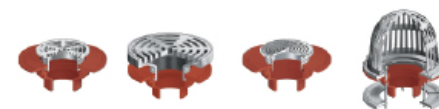

•Steel •Stainless Steel •H.D.P.E.

Lil Max®

mini MAX®
Wet Waste Interceptor

BIG MAX®

SUPER MAX®

■ Champion Couplings

QuickHub
Push On!

No Hub

■ Roof Drains

Modular®
Modular Drain System

RoofGuard

MIFAB
HYDROMAX®
Leaders In Siphonic Drainage

■ Trap Seal Primers and Water Hammer Arrestors

MI-GARD®
Floor Drain Trap Seal

■ Trench Drains

SlimTrench®

Contractor
Kits

■ Wall & Ground Hydrants

Modular®
Modular Drain System

A1 body serving
four functions:

•Area Drain
•Floor Drain
•Cleanout
•Roof Drain

Stainless steel tops same price as nickel bronze.