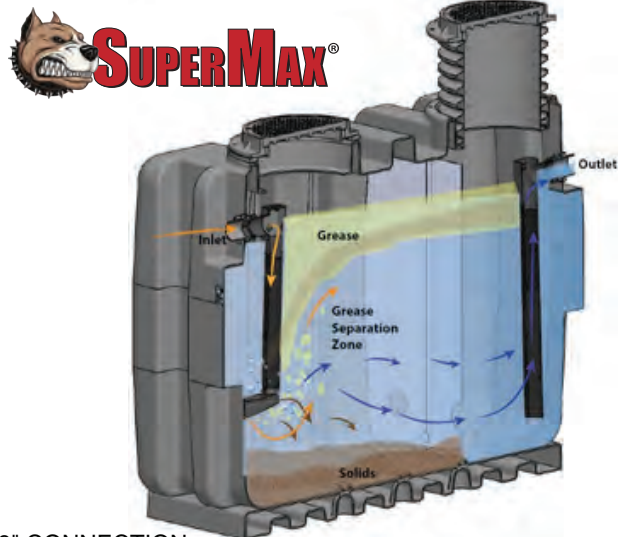

HDPE GREASE INTERCEPTORS

MEET THE BIG DOGS

(Low Profile 25 GPM)

7 - 50 Gallons per Minute (GPM)
LIL-7, LIL-10, LIL-15, LIL-20, LIL-25,
LIL-25-LP, LIL-35, LIL-50
Certified to ASME, PDI, CSA
Finger Latch pull tabs for easy access

OUTDOOR, BURIED

RUN WITH THE BIG DOGS

MODEL	GPM	GREASE CAPACITY	DIMS (INCHES)
LIL-7	7	37	22X16X13
LIL-10	10	42	25X18X14
LIL-15	15	50	25X18X17.5
LIL-20	20	73	32X21X15
LIL-25	25	79	32X21X19
LIL-25-LP	25	74	35X26X11
LIL-35	35	86	35X26X23
LIL-50	50	109	35X26X25

HIGH FLOW GRAVITY OPTIONS AVAILABLE UP TO 950 GPM WITH 8" CONNECTION

ACCESSORIES

SAMPLE PORTS

Above Ground

Straight or Offset
Connections available

Buried

4" & 6" Connections
10,000lb Load Rated Lid
8" ADS Riser Extensions