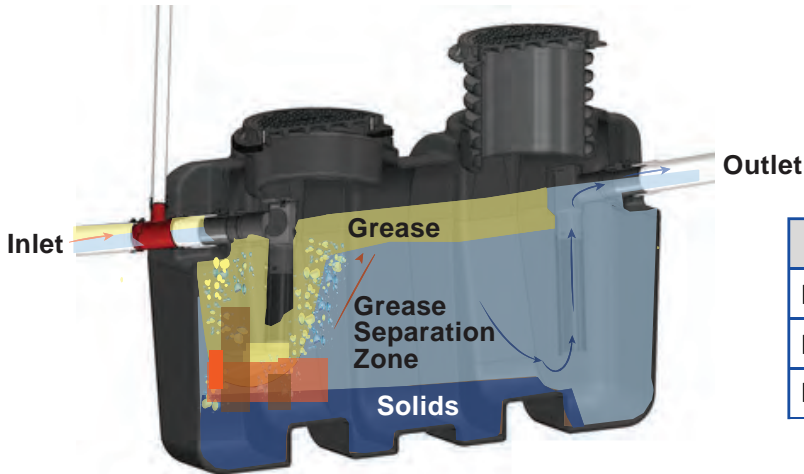

HDPE GREASE INTERCEPTORS

MEET THE BIG DOGS

(Low Profile 25 GPM)

7 - 50 Gallons per Minute (GPM)
LIL-7, LIL-10, LIL-15, LIL-20, LIL-25,
LIL-25-LP, LIL-35, LIL-50
Certified to ASME, PDI, CSA
Finger Latch pull tabs for easy access

INDOOR , ABOVE GROUND OR BURIED

50, 75, & 100 GPM
55 - 300 Liquid Gallon Capacity
493 - 1,726 lbs Grease Capacity
Standard H-20 Traffic Rated Lids

OUTDOOR , ABOVE GROUND OR BURIED

100 - 950 GPM
500 - 2000 Liquid Gallon Capacity Grease
Capacities from 4,059 - 13,102 lbs
Hydromechanical & Gravity Configurations
Standard Pickable H-20 Traffic Rated Lids

OUTDOOR, BURIED

RUN WITH THE BIG DOGS

MODEL	GPM	GREASE CAPACITY	DIMS (INCHES)
LIL-7	7	37	22X16X13
LIL-10	10	42	25X18X14
LIL-15	15	50	25X18X17.5
LIL-20	20	73	32X21X15
LIL-25	25	79	32X21X19
LIL-25-LP	25	74	35X26X11
LIL-35	35	86	35X26X23
LIL-50	50	109	35X26X25