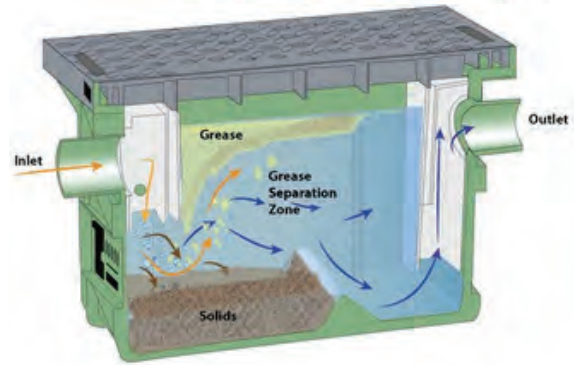

RUN WITH THE BIG DOGS

MODEL	GPM	GREASE CAPACITY	DIMS (INCHES)
LIL-7	7	37	22X16X13
LIL-10	10	42	25X18X14
LIL-15	15	50	25X18X17.5
LIL-20	20	73	32X21X15
LIL-25	25	79	32X21X19
LIL-25-LP	25	74	35X26X11
LIL-35	35	86	35X26X23
LIL-50	50	109	35X26X25

MODEL	GPM	GREASE CAPACITY	DIMS (INCHES)
BIG-500	50	493	37X28X33
BIG-750	75	838	50X34X39
BIG-1150	100	1,726	83X34X52

HYDROMECHANICAL & GRAVITY OPTIONS

MODEL	GPM	GREASE CAPACITY	DIMS (INCHES)
SUPER-500	100	4,059	111X64X45
SUPER-750	100	5,812	111X64X60
SUPER-1000	100	6,577	111X64X70
SUPER-1250	100	8,117	111X64X81
SUPER-1300	100	8,501	111X64X81
SUPER-1500	100	9,862	111X64X89
SUPER-2000	100	13,102	111X64X111