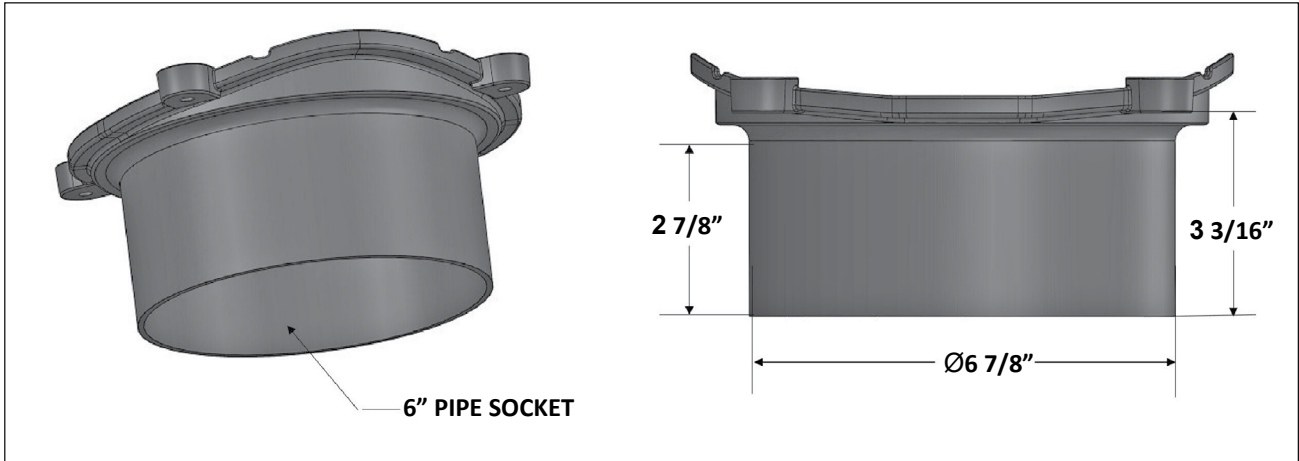

Location: \_\_\_\_\_

**T3000-PBO**

**6" or 8" SOCKET CONNECTION BOTTOM OUTLET  
FOR ALL T3000 GRP CHANNELS**

**Specification:** MIFAB® T3000-PBO (specify 6" or 8") socket connection bottom outlet to secure to the dedicated location on the underside of every T3000 channel.

**Function:** Used to provide a 6" or 8" socket connection bottom outlet at the dedicated location for MIFAB's various T3000 GRP channels.

6" PIPE SOCKET

8" PIPE SOCKET

T3000-PBO	
T3000-PBO6	6" socket connection bottom outlet
T3000-PBO8	8" socket connection bottom outlet