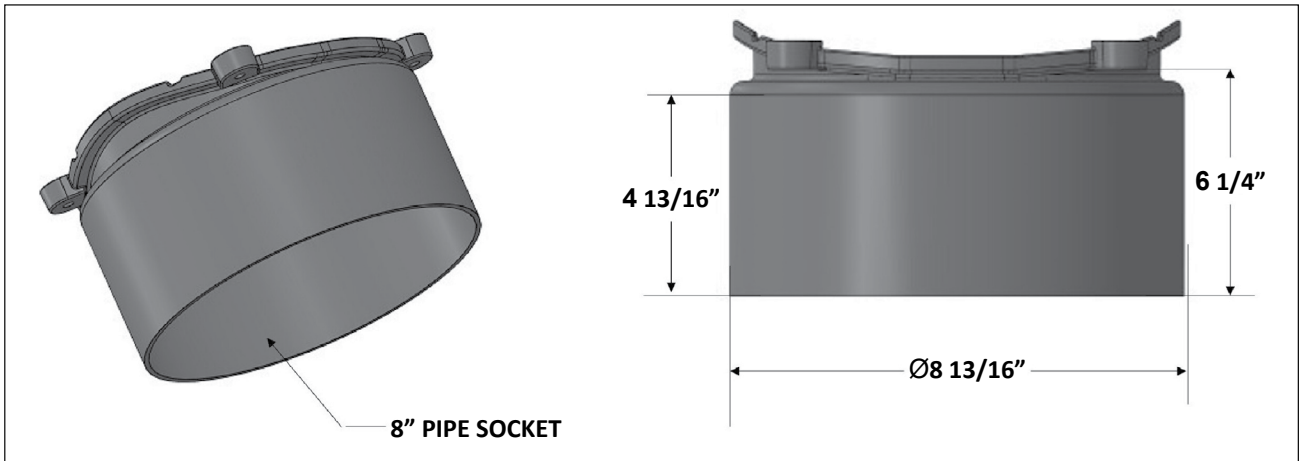

Location: \_\_\_\_\_

**T3000-PBO**

**6" or 8" SOCKET CONNECTION BOTTOM OUTLET  
FOR ALL T3000 GRP CHANNELS**

**Specification:** MIFAB® T3000-PBO (specify 6" or 8") socket connection bottom outlet to secure to the dedicated location on the underside of every T3000 channel.

**Function:** Used to provide a 6" or 8" socket connection bottom outlet at the dedicated location for MIFAB's various T3000 GRP channels.

6" PIPE SOCKET

8" PIPE SOCKET

T3000-PBO	
T3000-PBO6	6" socket connection bottom outlet
T3000-PBO8	8" socket connection bottom outlet