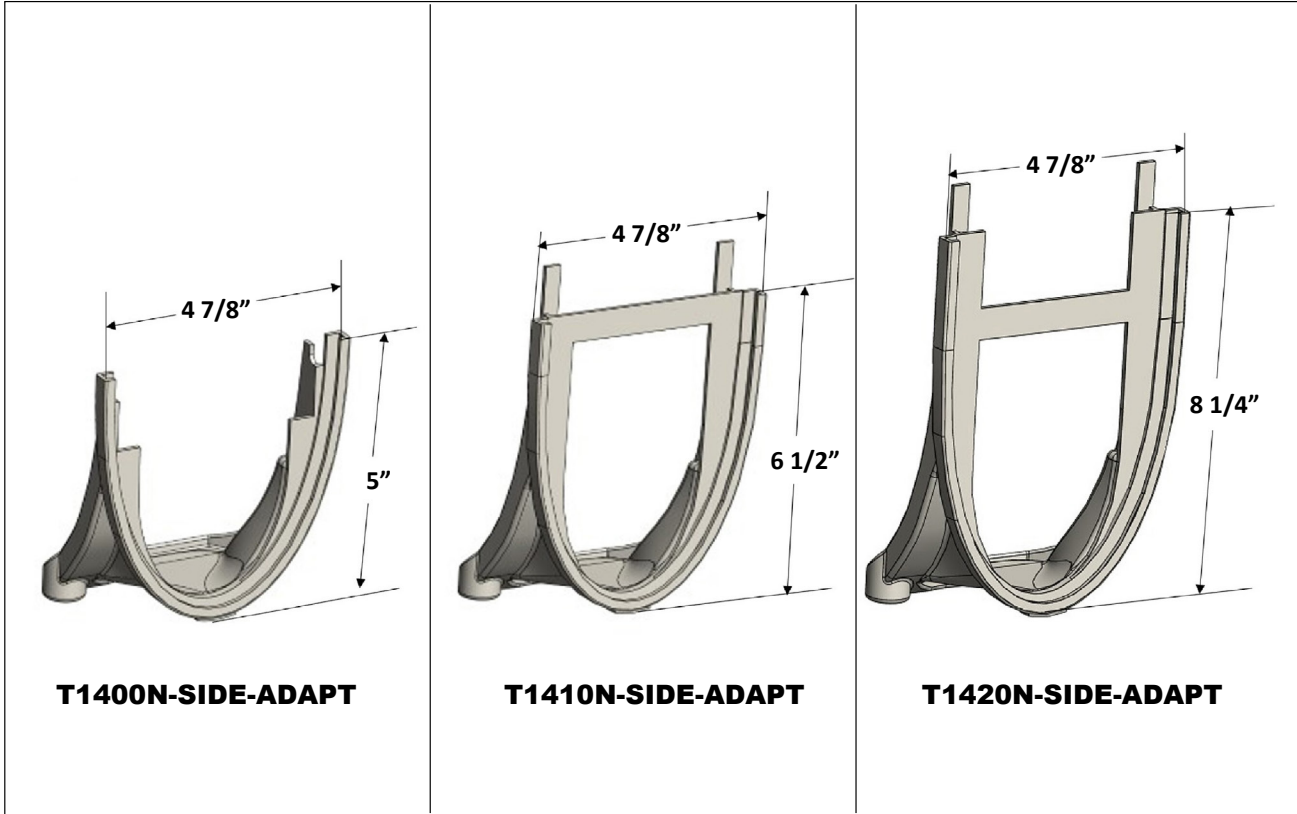

Location: _____

T1400-SIDE-ADAPT

**SIDE OUTLET ADAPTER FOR
T1400 NEUTRAL GRP CHANNELS**

Specification: MIFAB® T1400-SIDE-ADAPT plastic side outlet adapter for the T1400N, T1410N and T1420N neutral GRP channels. Designed to secure to the ends of these channels to receive another channel for a 90 degree connection.

Function: Used to provide a 90 degree channel connection for the T1400N, T1410N and T1420N neutral GRP channels to other T1400N, T1410N and T1420N neutral GRP channels.

T1400-SIDE-ADAPT	
T1400N-SIDE-ADAPT	Side adapter for T1400N channel
T1410N-SIDE-ADAPT	Side adapter for T1410N channel
T1420N-SIDE-ADAPT	Side adapter for T1420N channel