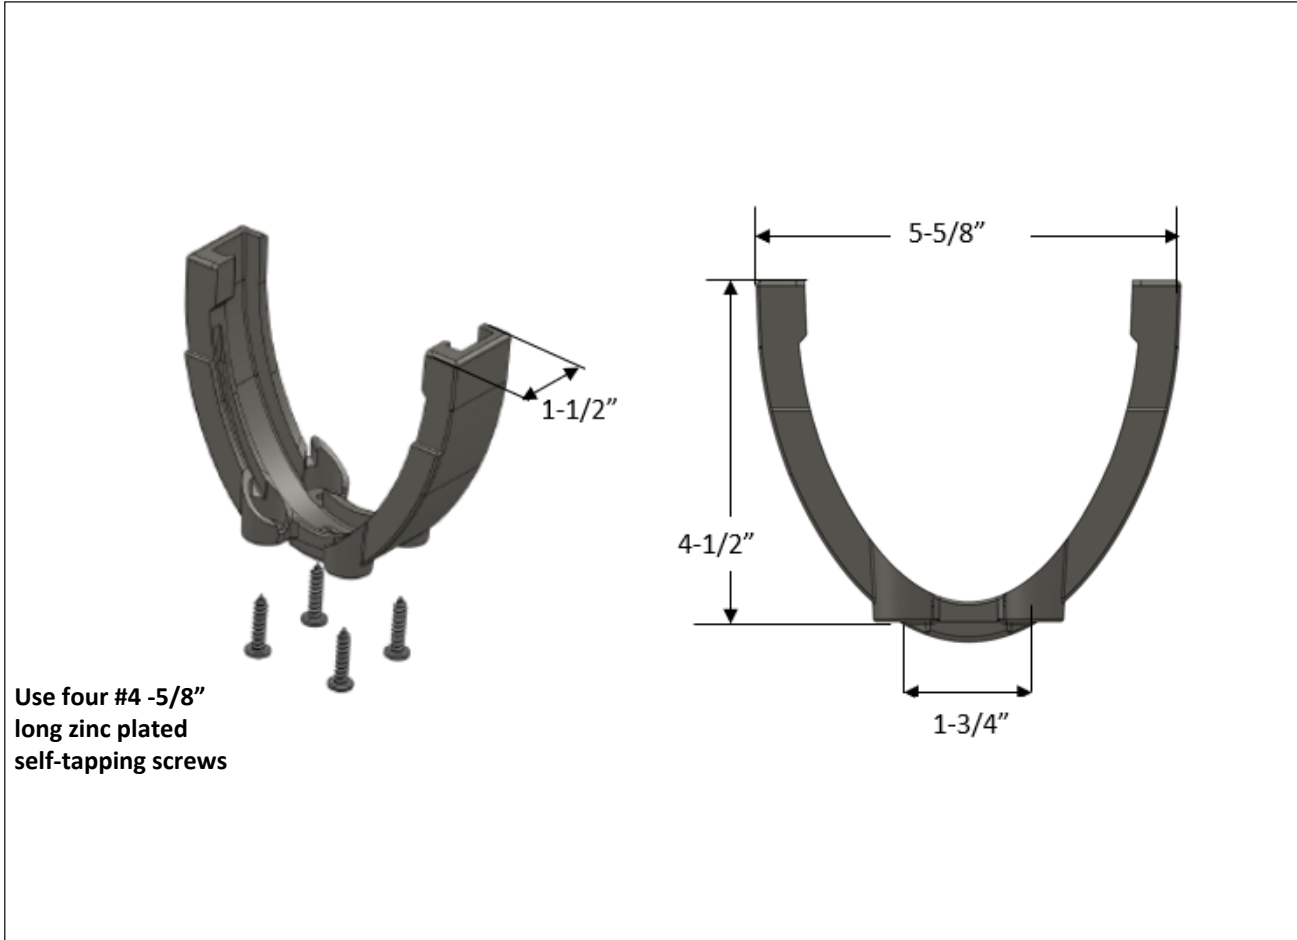

Location: _____

T1400-PFMC

T1400-PFMC - FEMALE TO MALE CHANNEL
CONNECTOR FOR T1400 GRP CHANNELS

Specification: MIFAB® T1400-PFMC female to male plastic channel connector for all GRP channels.

Function: Used to provide a female to male connector for any T1400 GRP channels.