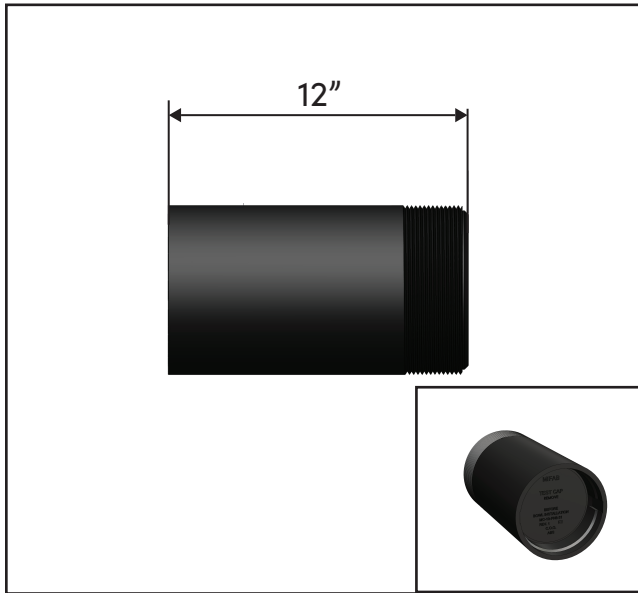

# 8" Nipple Variations

MC-10-PN8-31  
8" Tapered Thread Nipple

MC-10-PN8R-31  
8" Long Rolling Thread Nipple

MC-10-PN8AH-31  
8" Tapered Thread Nipple  
with Adjustable Horn at End

# 12" Nipple Variations

MC-10-PN12-31  
12" Tapered Thread Nipple

MC-10-PN12R-31  
12" Long Rolling Thread Nipple

MC-10-PN12AH-31  
12" Tapered Thread Nipple  
with Adjustable Horn at End