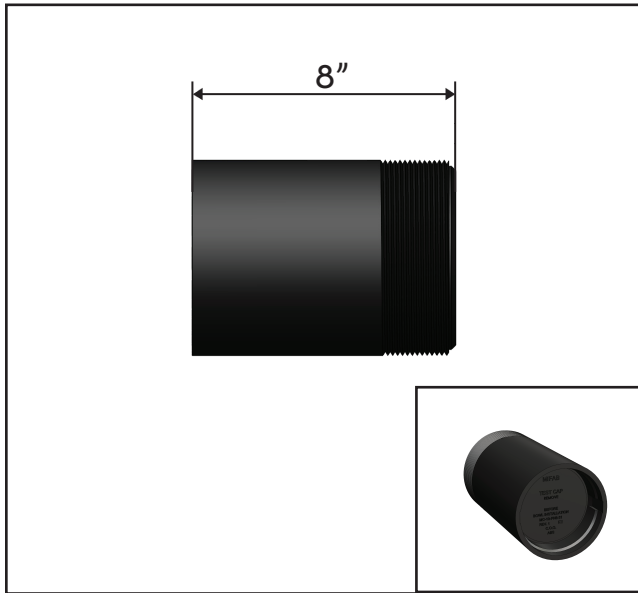

# 8" Nipple Variations

MC-10-PN8-31  
8" Tapered Thread Nipple

MC-10-PN8R-31  
8" Long Rolling Thread Nipple

MC-10-PN8AH-31  
8" Tapered Thread Nipple  
with Adjustable Horn at End

# 12" Nipple Variations

MC-10-PN12-31  
12" Tapered Thread Nipple

MC-10-PN12R-31  
12" Long Rolling Thread Nipple

MC-10-PN12AH-31  
12" Tapered Thread Nipple  
with Adjustable Horn at End