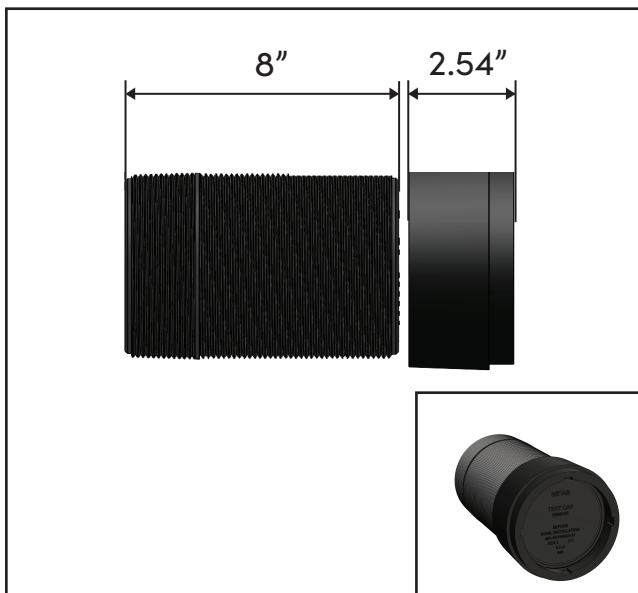

# 8" Nipple Variations

MC-10-PN8-31  
8" Tapered Thread Nipple

MC-10-PN8R-31  
8" Long Rolling Thread Nipple

MC-10-PN8AH-31  
8" Tapered Thread Nipple  
with Adjustable Horn at End

# 12" Nipple Variations

MC-10-PN12-31  
12" Tapered Thread Nipple

MC-10-PN12R-31  
12" Long Rolling Thread Nipple

MC-10-PN12AH-31  
12" Tapered Thread Nipple  
with Adjustable Horn at End