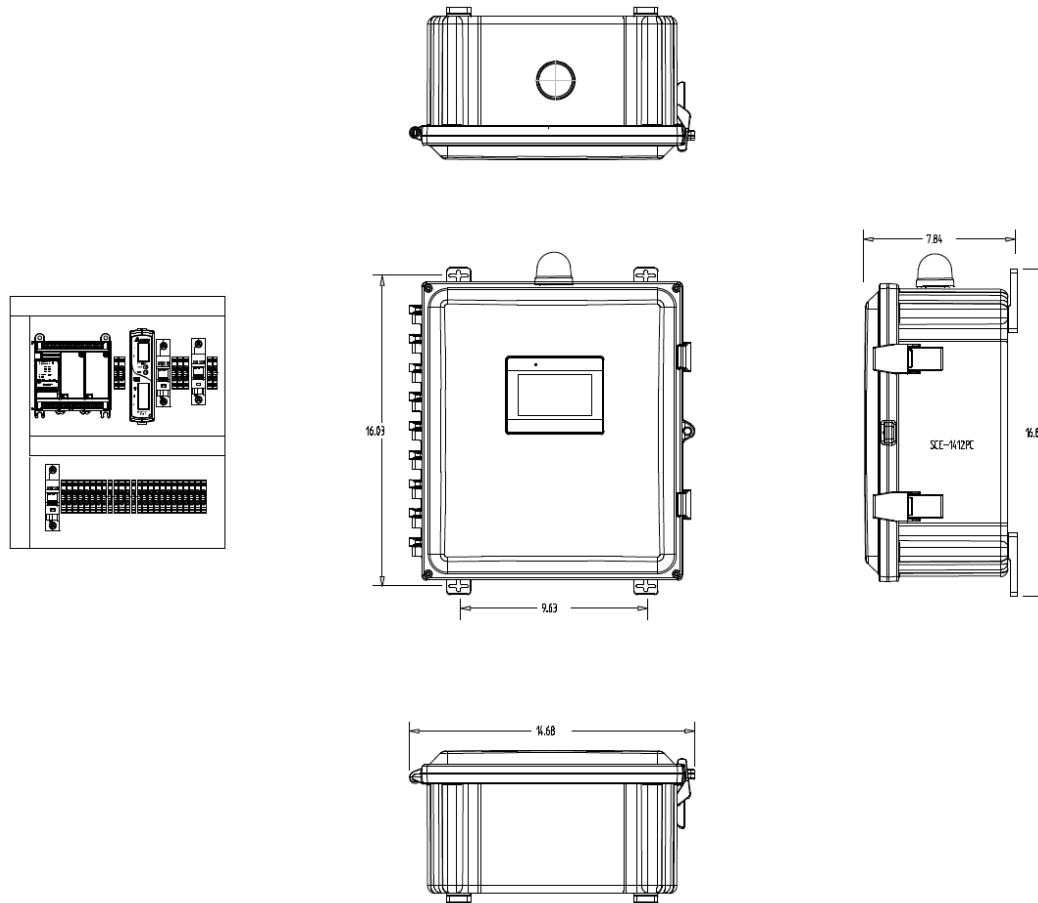

CONTROL PANEL WIRING SCHEMATIC FOR THE MI-NEUT-MONITOR pH Monitor

MI-NEUT-MONITOR pH Monitor

MI-NEUT-MONITOR Enclosure Layout