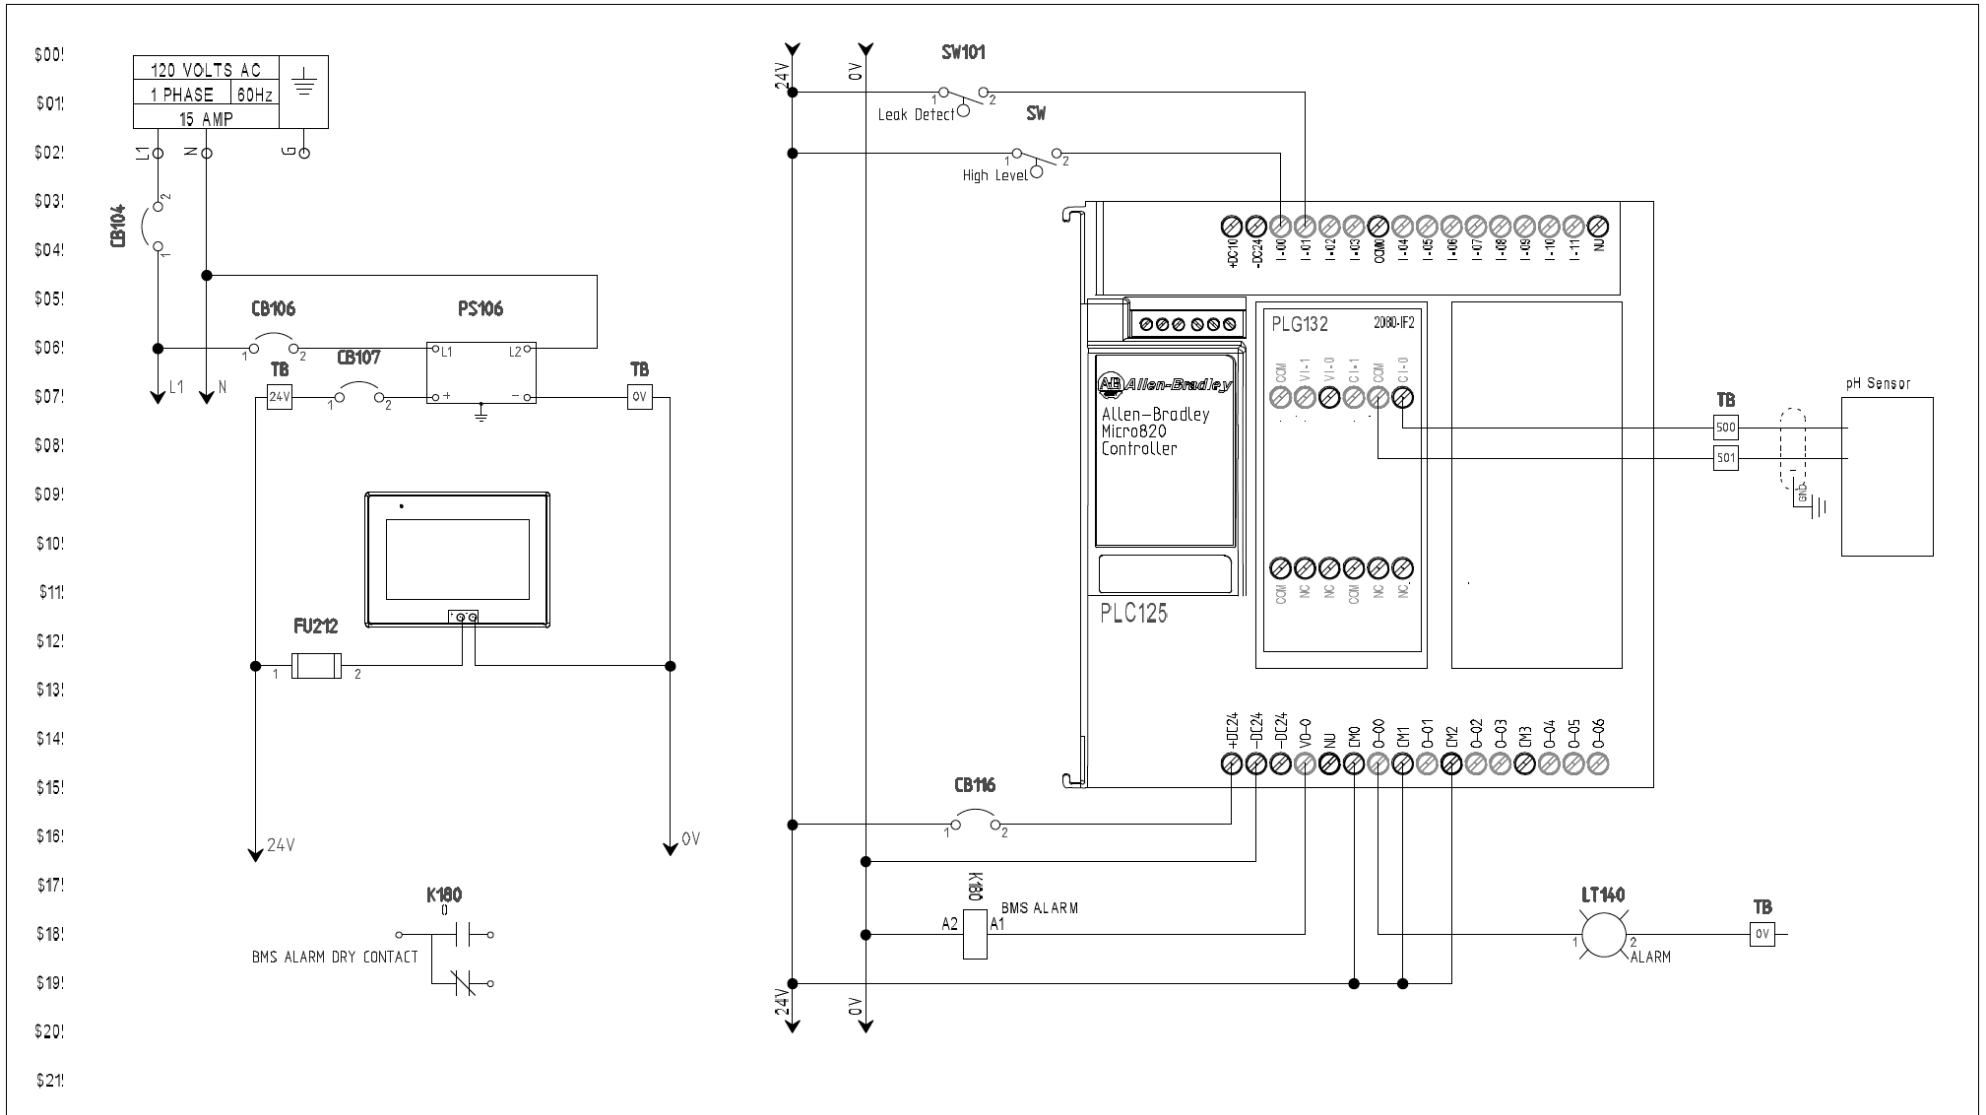

CONTROL PANEL WIRING SCHEMATIC FOR THE MI-NEUT-MONITOR pH Monitor

MI-NEUT-MONITOR pH Monitor

MI-NEUT-MONITOR Enclosure Layout