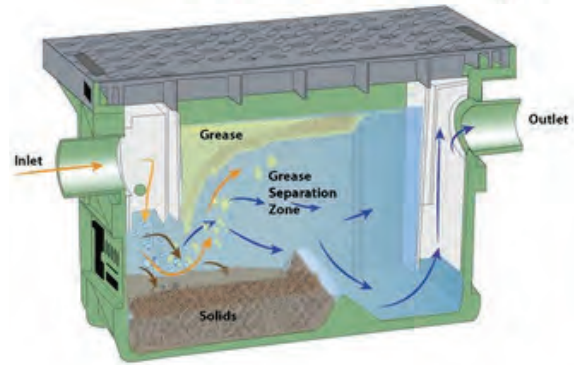

RUN WITH THE BIG DOGS

MODEL	GPM	GREASE CAPACITY	DIMS (INCHES)
LIL-7	7	37	22X16X13
LIL-10	10	42	25X18X14
LIL-15	15	50	25X18X17.5
LIL-20	20	73	32X21X15
LIL-25	25	79	32X21X19
LIL-25-LP	25	74	35X26X13
LIL-35	35	86	35X26X23
LIL-50	50	109	35X26X25

MODEL	GPM	GREASE CAPACITY	DIMS (INCHES)
BIG-500	50	250	37X28X33
BIG-750	75	838	50X34X39
BIG-1150	100	1,762	83X34X52

HYDROMECHANICAL & GRAVITY OPTIONS

MODEL	GPM	GREASE CAPACITY	DIMS (INCHES)
SUPER-500	100	3,492	111X64X45
SUPER-750	100	5,002	111X64X60
SUPER-1000	100	6,577	111X64X70
SUPER-1250	100	8,117	111X64X81
SUPER-1300	100	8,501	111X64X81
SUPER-1500	100	9,862	111X64X89
SUPER-2000	100	13,102	111X64X111