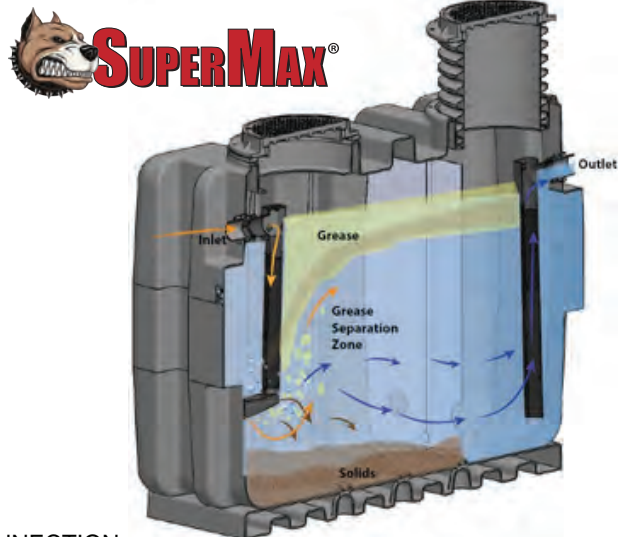

HIGH FLOW OPTIONS AVAILABLE UP TO 950 GPM WITH 8" CONNECTION

ACCESSORIES

SAMPLE PORTS

Above Ground

Straight or Offset Connections available

Buried

4" & 6" Connections
10,000lb Load Rated Lid
8" Pairs w/8" ADS Risers