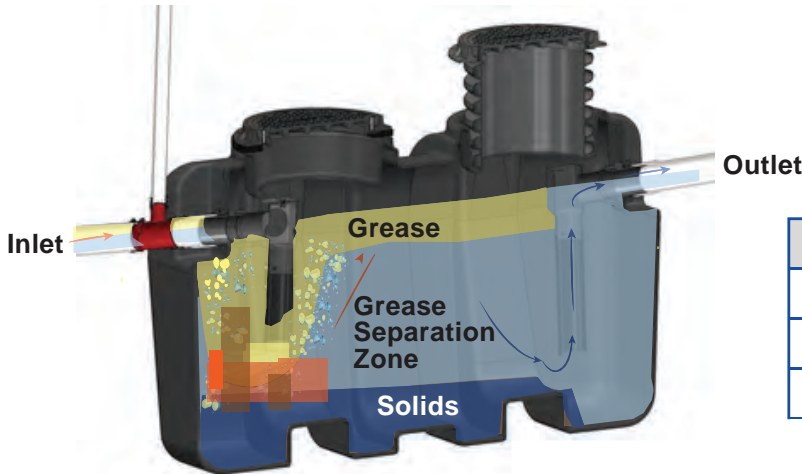

HDPE GREASE INTERCEPTORS

LIT-109

1321 W 119TH ST, CHICAGO, IL 60643
773-341-3030 | SALES@MIFAB.COM | WWW.MIFAB.COM

MEET THE BIG DOGS

(Low Profile 25 GPM)

7 - 50 Gallons per Minute (GPM) LIL-7, LIL-10, LIL-15, LIL-20, LIL-25, LIL-25-LP, LIL-35, LIL-50
Certified to ASME, PDI, CSA
Finger Latch pull tabs for easy access

INDOOR , ABOVE GROUND OR BURIED

50, 75, & 100 GPM
55 - 300 Liquid Gallon Capacity
250 - 1,762 lbs Grease Capacity

OUTDOOR , ABOVE GROUND OR BURIED

100 - 250 GPM
500 - 2000 Liquid Gallon Capacity
Grease Capacities from 3,492 - 13,102 lbs
Hydromechanical & Gravity Options

OUTDOOR, BURIED

RUN WITH THE BIG DOGS

MODEL	GPM	GREASE CAPACITY	DIMS (INCHES)
LIL-7	7	37	22X16X13
LIL-10	10	42	25X18X14
LIL-15	15	50	25X18X17.5
LIL-20	20	73	32X21X15
LIL-25	25	79	32X21X19
LIL-25-LP	25	74	35X26X13
LIL-35	35	86	35X26X23
LIL-50	50	109	35X26X25

HIGH FLOW OPTIONS AVAILABLE UP TO 950 GPM WITH 8" CONNECTION

ACCESSORIES

SAMPLE PORTS

Above Ground

Straight or Offset Connections available

Buried

4" & 6" Connections
10,000lb Load Rated Lid
8" Pairs w/8" ADS Risers