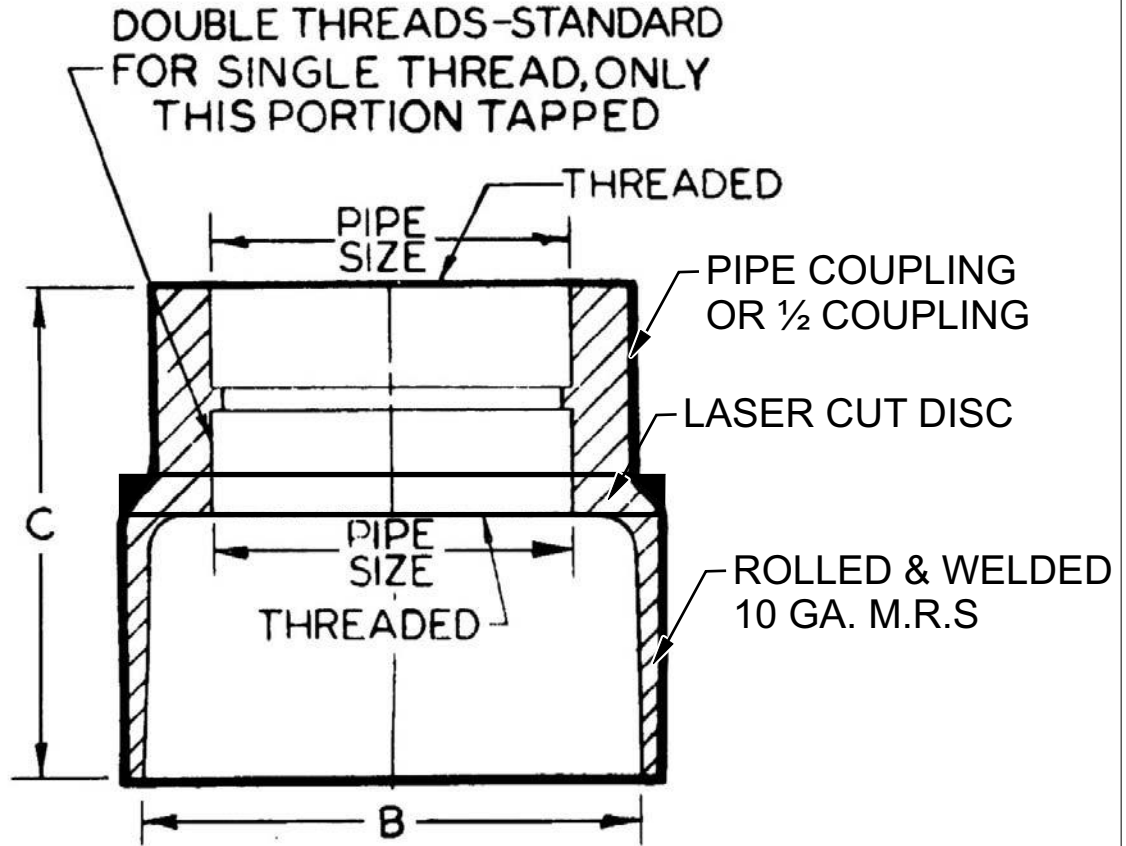

Specification: MIFAB® Series MI-440 mild steel stack fitting with counter flashing recess, threaded stack and extension connections.

PIPE SIZE (NPT)	BODY HEIGHT	
	B	C
1 1/2" (38)	3 1/4" (83)	5 3/8" (137)
2" (51)	3 1/4" (83)	5 3/8" (137)
3" (76)	4 1/4" (108)	5 3/8" (137)
4" (102)	5 1/2" (140)	5 3/8" (137)
5" (127)	6 1/2" (165)	5 3/8" (137)
6" (152)	7 1/2" (191)	5 3/8" (137)