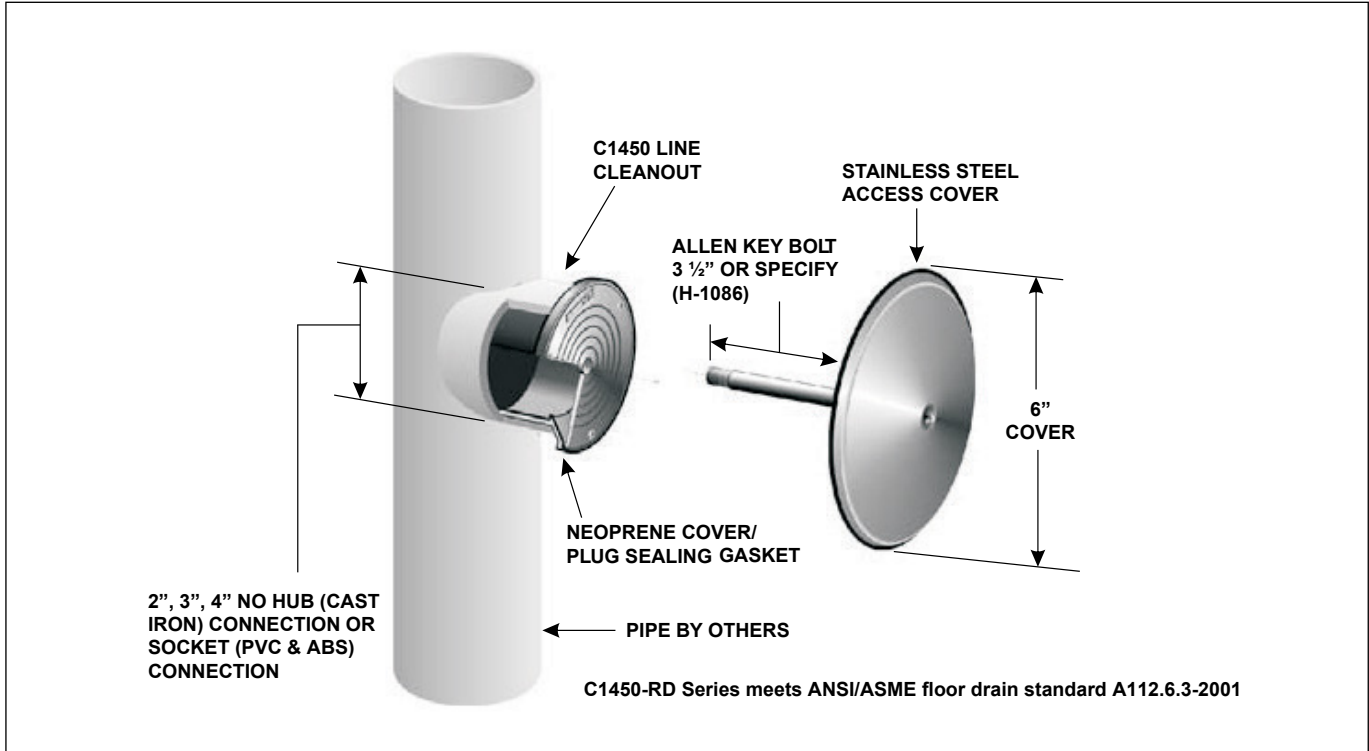

Location: _____

C1450-RD

LINE CLEANOUT WITH ROUND, STAINLESS STEEL, SMOOTH ACCESS COVER

Specification: MIFAB Series C1450-RD (select model number with required plug pipe size) line cleanout plug with blind tapping and 6" round, smooth stainless steel access cover with 3 1/2" anchor screw.

Function: Typically installed on an opening in the finished wall so that it is proud of the wall or ceiling. Cleanout is to provide emergency access to the plumbing lines for removal of blockages. Smooth cover is ideal for wall installations. Plug will fit into pipe opening and is available in either cast iron, PVC, ABS or nickel bronze material to suit the pipe material. Tapping in plug can receive bolt from wall cleanout plate.

MODEL NUMBER	PIPE SIZE	COVER DIAMETER
C1452-RD6	2" (51)	6" (152)
C1453-RD6	3" (76)	6" (152)
C1454-RD6	4" (102)	6" (152)

Suffix	Description
-4	Ductile iron cover and cast iron body
-6	Security screw (H-1086A)
-30	PVC socket connection body and ductile iron cover
-31	ABS socket connection body and ductile iron cover
-87	Longer screw over 3 1/2", per inch
-95	Client logo
-BA	Buy American Act compliant product
-PA	Pennsylvania Steel Act compliant product