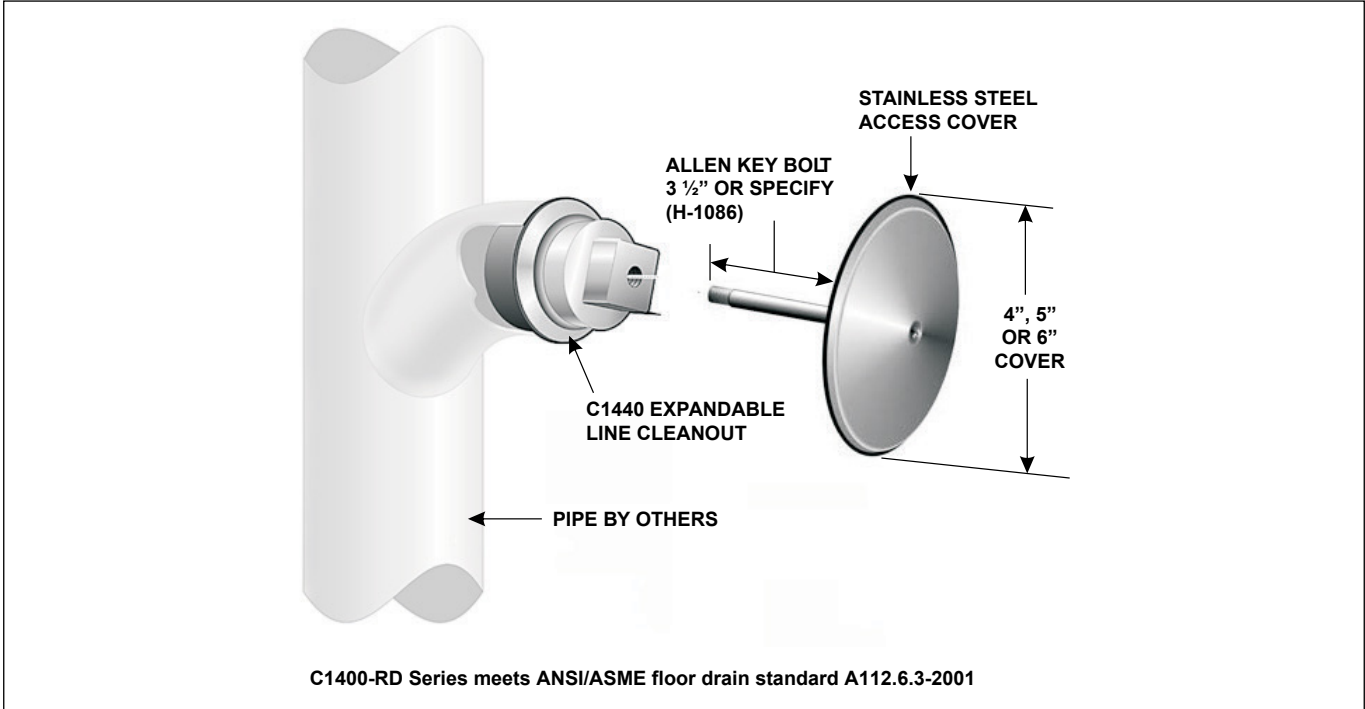

Location: \_\_\_\_\_

**C1440-RD**

**EXPANDABLE LINE CLEANOUT WITH ROUND, STAINLESS STEEL SMOOTH ACCESS COVER**

**Specification:** MIFAB Series C1440-RD (select model number with required plug pipe size) expandable line cleanout plug with tapping and round, smooth stainless steel access cover (specify diameter) with 3 1/2" long anchor screw.

**Function:** Typically installed on an opening in the finished wall so that it is proud of the wall or ceiling. Cleanout is to provide emergency access to the plumbing lines for removal of blockage. Smooth cover is ideal for wall installations. Plug will expand into pipe opening as tightened. Tapping in plug can receive bolt from wall cleanout plate.

MODEL NUMBER	PIPE SIZE	COVER DIAMETER
C1441.5-RD4	1 1/2" (38)	4"
C1442-RD4	2" (51)	4"
C1443-RD5	3" (76)	5"
C1444-RD6	4" (102)	6"

Suffix	Description
-6	Security screw (H-1086A)
-87	Screw longer than 3 1/2"
-95	Client logo
-BA	Buy American Act compliant product
-PA	Pennsylvania Steel Act compliant product