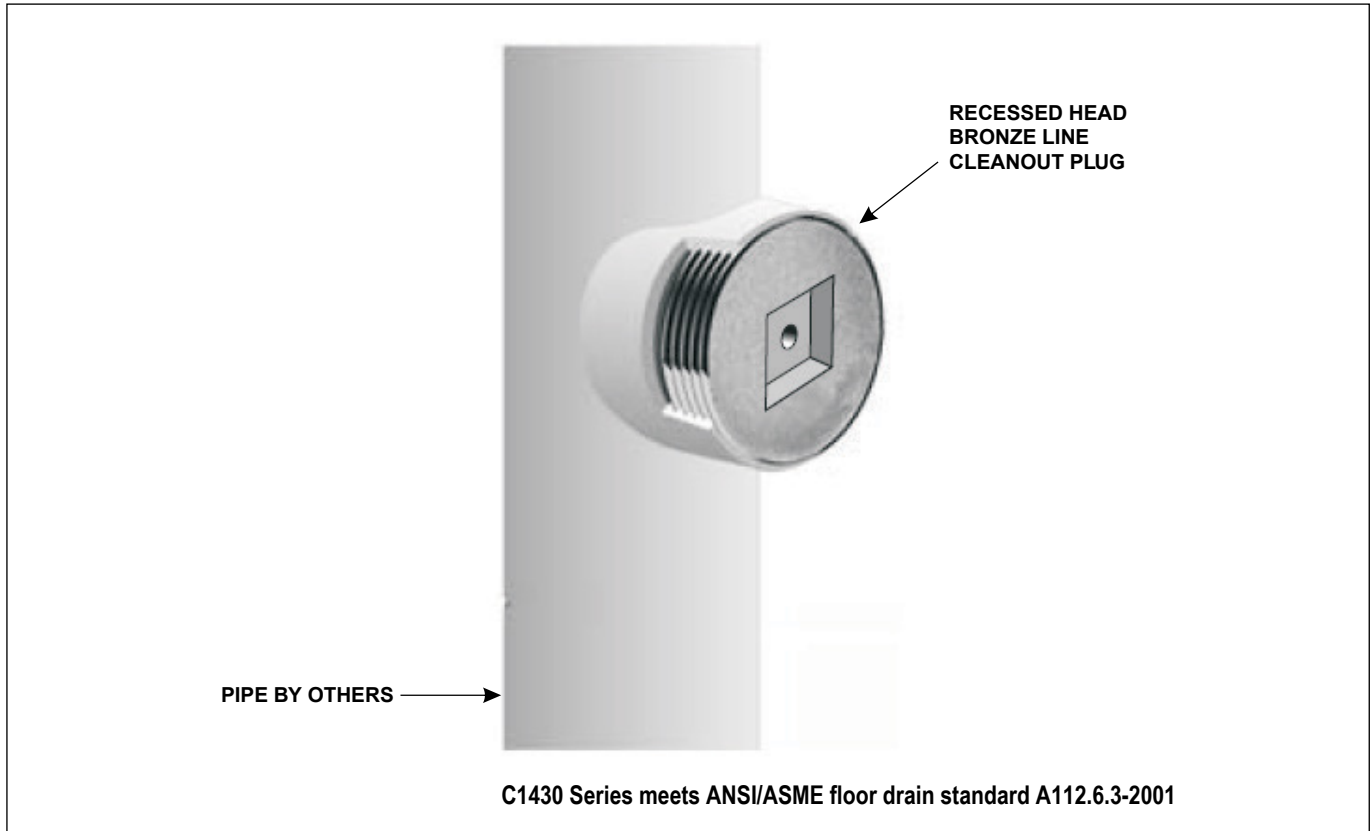

Location: _____

C1430

**RECESSED HEAD BRONZE
LINE CLEANOUT PLUG**

Specification: MIFAB Series C1430 (select model number) cast bronze recessed head bronze line cleanout plug with blind tapping.

Function: Typically used in drainage pipe where a cleanout is required. Recessed head has square sized slot to receive tool for plug removal. Tapping in plug can receive bolt from wall cleanout plate.

MODEL NUMBER	PIPE SIZE
C1432	2" (51)
C1433	3" (76)
C1434	4" (102)
C1435	5" (127)
C1436	6" (152)
C1438	8" (203)

Suffix	Description
-BA	Buy American Act compliant product
-PA	Pennsylvania Steel Act compliant product