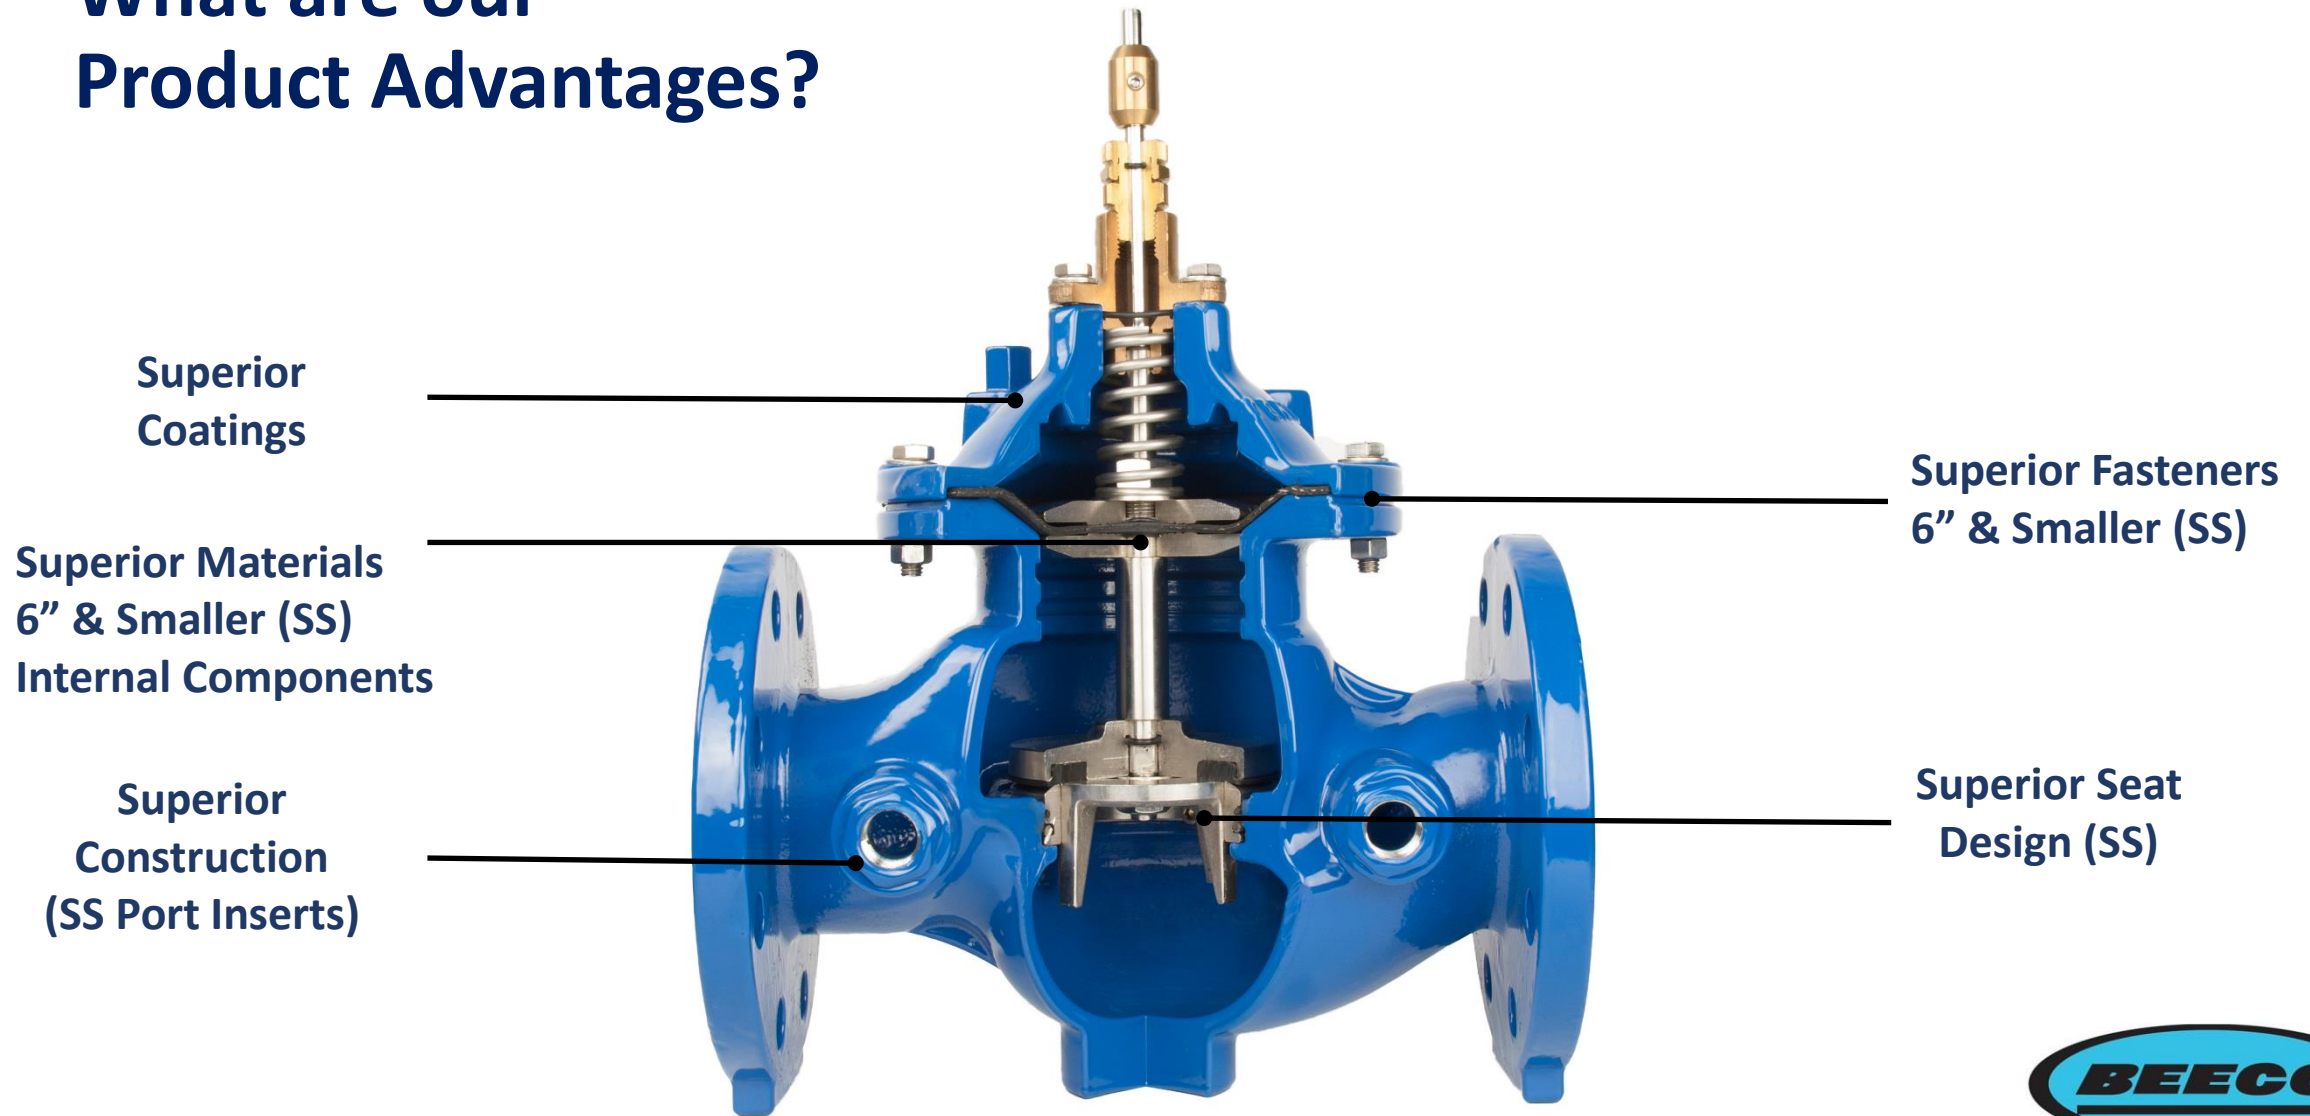

# What are our Product Advantages?

Superior Coatings

Superior Materials  
6" & Smaller (SS)  
Internal Components

Superior Construction  
(SS Port Inserts)

Superior Fasteners  
6" & Smaller (SS)

Superior Seat Design (SS)

# What are our Product Advantages?

			
Superior Coating	NO	NO	Standard
Stainless Steel Internal Components 6" & Smaller	NO	NO	Standard
Stainless Steel External Fasteners 6" & Smaller	NO	NO	Standard
Stainless Steel Port Inserts	NO	NO	Standard
Superior Low-Flow Seat Design	NO	NO	Standard