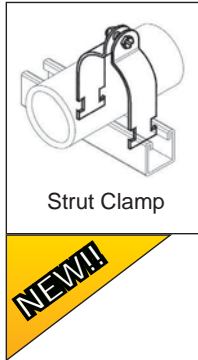

PIPE CLAMPS

Strut Clamp (for C-PORT models C5, C10 to C48, C510 to C640, CGW, CE, CEW, CB, CES CESHW, CW and CZ Series)
 (Standard finish is zinc electroplate). When ordering, refer to outside dimension of the selected pipe to ensure the correct OD clamp is ordered to match the OD of the pipe.

Model #	Pipe Size	List Price, each	Box Qty
CLAMP.50	1/2"	\$1.75	100
CLAMP.75	3/4"	\$1.85	100
CLAMP1.00	1"	\$1.95	100
CLAMP1.25	1 1/4"	\$2.00	50
CLAMP1.50	1 1/2"	\$2.25	50
CLAMP2.00	2"	\$2.50	50
CLAMP2.50	2 1/2"	\$3.00	50
CLAMP3.00	3"	\$3.50	25
CLAMP3.50	3 1/2"	\$4.00	25
CLAMP4.00	4"	\$4.50	25
CLAMP5.00	5"	\$5.00	25
CLAMP6.00	6"	\$6.50	25