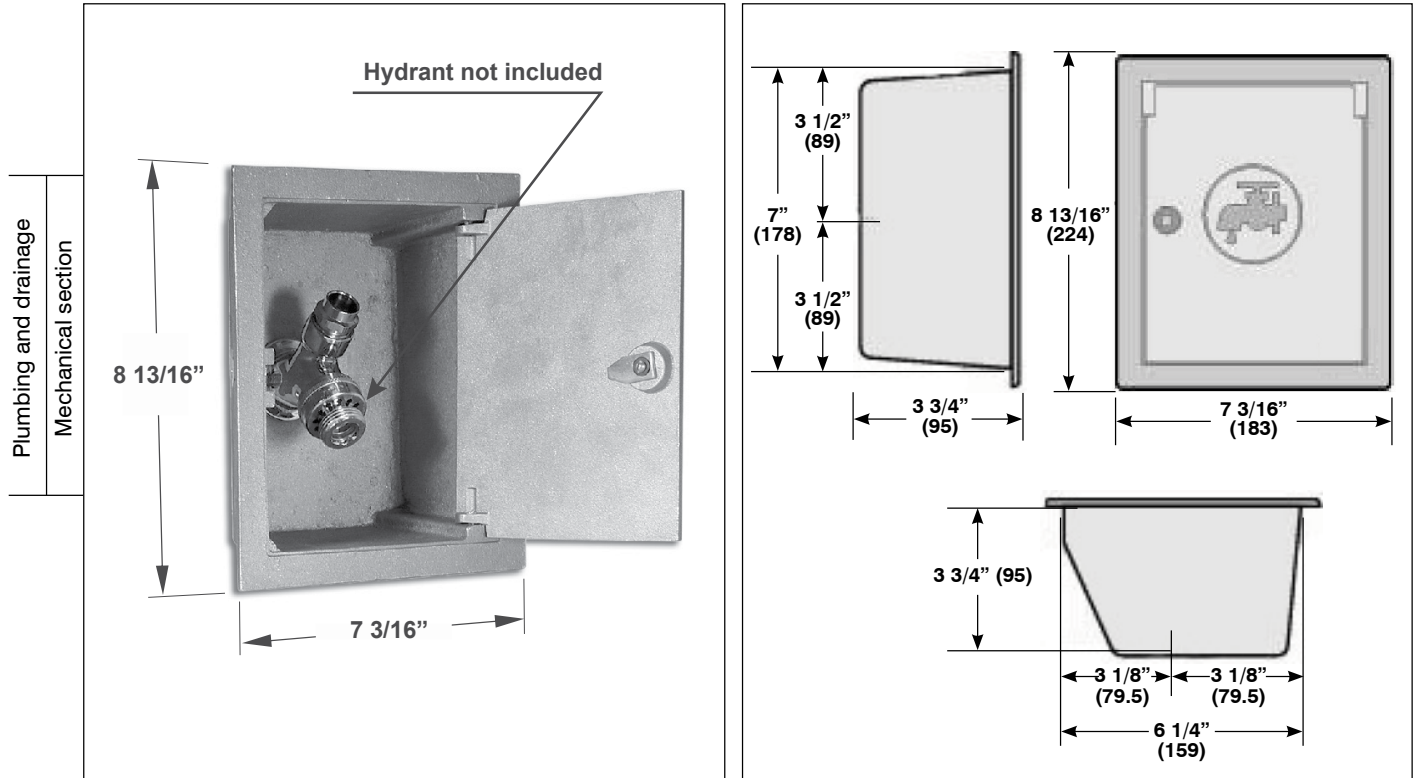

Location: _____

HY-9500

FLUSH MOUNTED WALL BOX

Specification: MIFAB® Series MHY-95 Series flush cast mounted brass wall box with hydrant (specify HY-9000-NPB Series hydrant separately).

Function: Designed to provide an encased water supply in moderate climate areas.

Recommended wall opening: 7 3/4" x 6 1/8".

HY-9500 Series is not intended for use with HY-9(*)30 or 31 Series Cast Iron Wheel Handle Hydrants.

SUFFIX OPTIONAL VARIATIONS

- 49 Polished chrome plated nickel bronze box
- BA Buy American Act compliant product
- K Cylinder key lock
- PA Pennsylvania Steel Act compliant product

(DIMENSION) DENOTES MILLIMETRES.

CALIFORNIA PROPOSITION 65 WARNING. This product contains chemicals known to the State of California to cause cancer and birth defects or other reproductive harm.

Job Name: _____