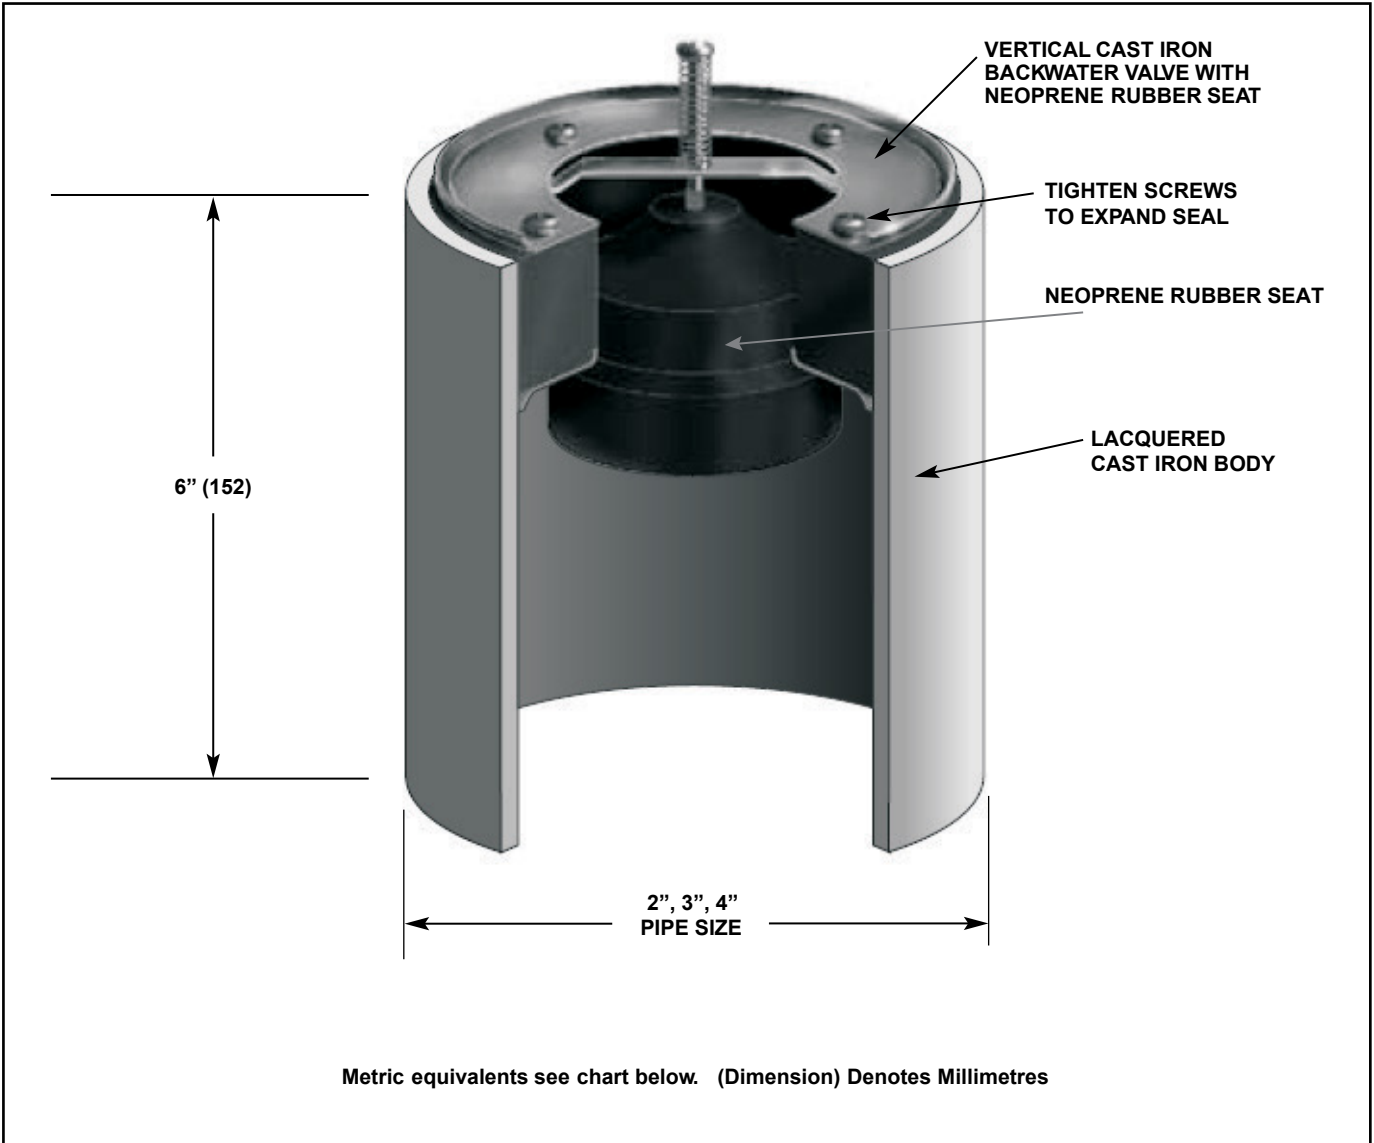

Location: _____

BV1260

VERTICAL CAST IRON BACKWATER VALVE WITH NEOPRENE SEAT

Specification: MIFAB® Series BV1260 lacquered vertical cast iron backwater valve with neoprene rubber seat.

Function: Typically installed within the piping system directly under MIFAB's various floor drain bodies. Their function is to prevent backflow of water from the plumbing line up through the strainer.

SUFFIX	OPTIONAL VARIATIONS
-13	All galvanized
-BA	Buy American Act compliant product
-PA	Pennsylvania Steel Act compliant product

CALIFORNIA PROPOSITION 65 WARNING. This product contains chemicals known to the State of California to cause cancer and birth defects or other reproductive harm.